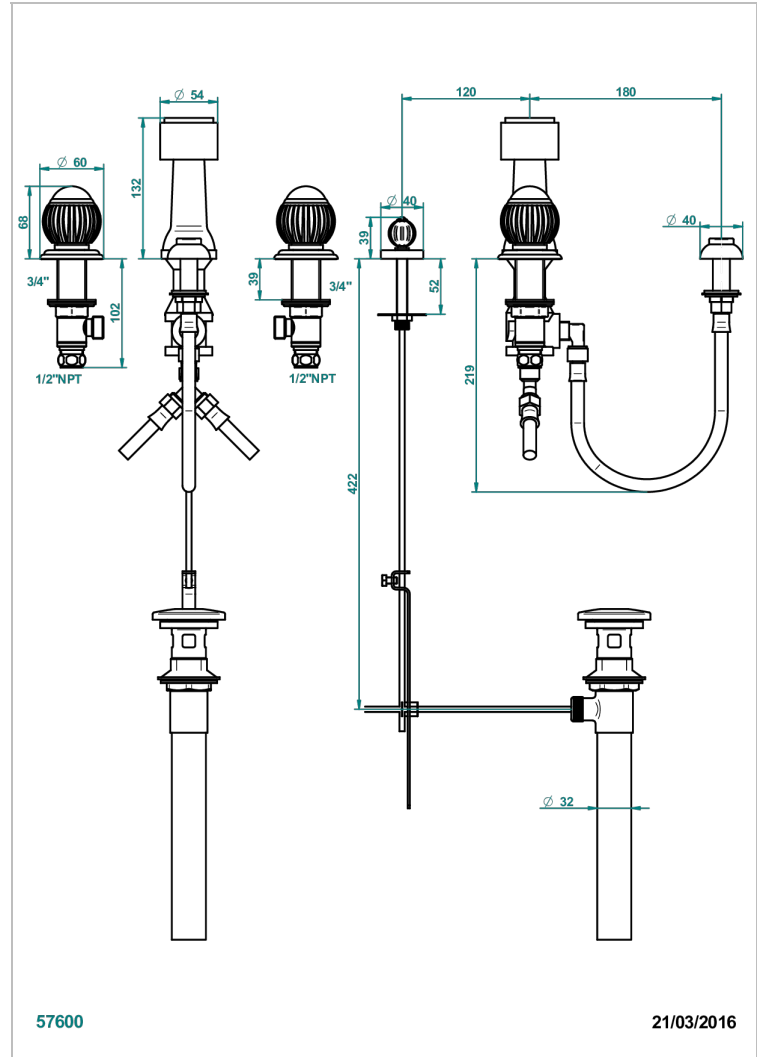

VOGUE MALACHITE

A8M-207KA

Deck mounted 3-hole bidet with vertical spray, vacuum breaker and drain

57600

21/03/2016

CHARACTERISTIC

- ASME : ASME A112.18.1-2011/CSA B125.1-11

STANDARDS