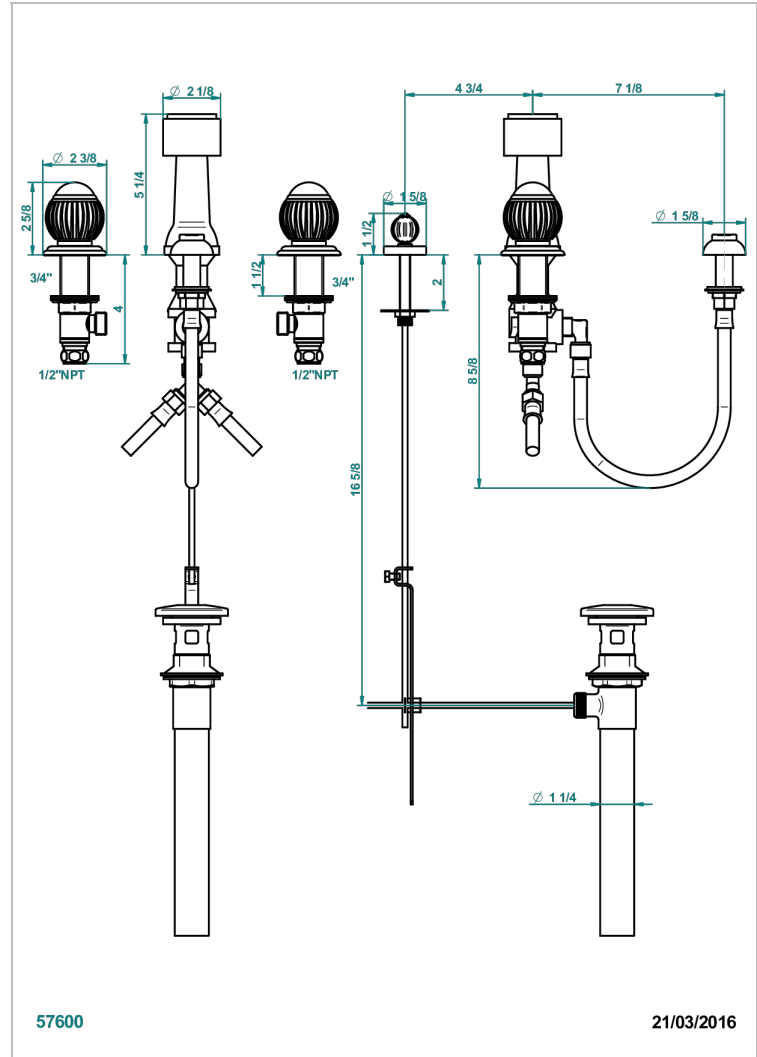

# VOGUE MALACHITE

A8M-207KA

Deck mounted 3-hole bidet with vertical spray, vacuum breaker and drain