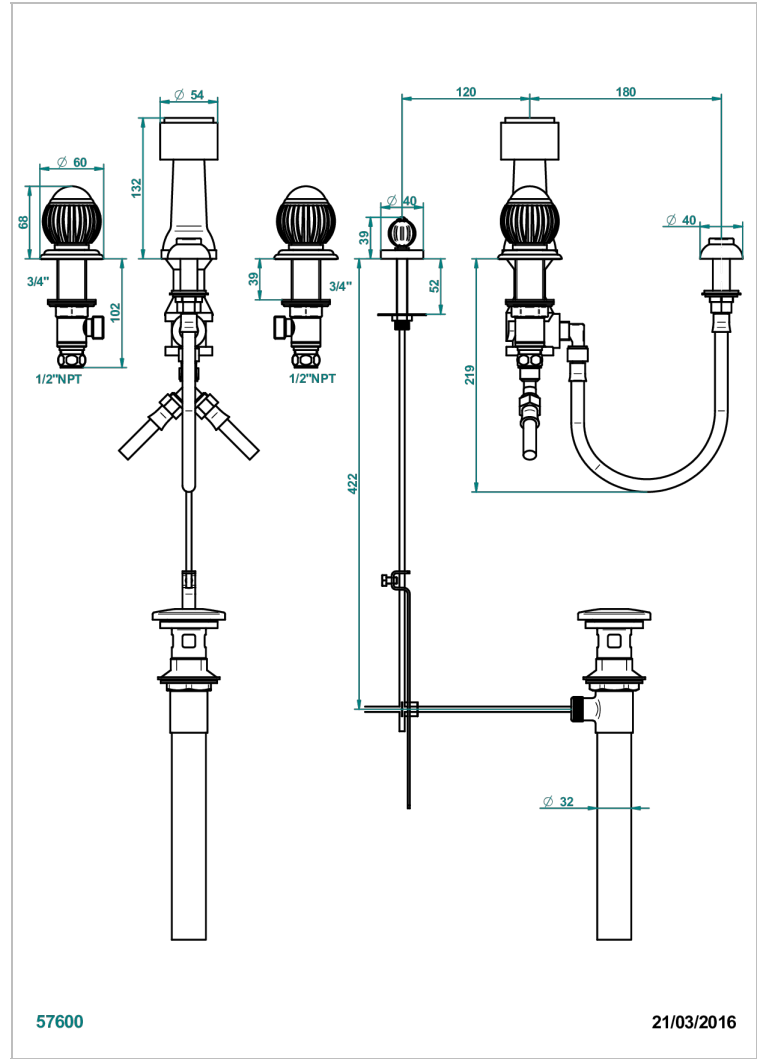

VOGUE MALACHITE

A8M-207KA

THG[®]
PARIS

Bidet Faucet with vertical spray, drain and vacuum breaker, for bidet Kohler

57600

21/03/2016

CHARACTERISTIC

- ASME : ASME A112.18.1-2011/CSA B125.1-11

STANDARDS

AVAILABLE FINITIONS

Antique nickel - H28
Black ceram - D30
Blush PVD - H62
Brass color PVD - H49
Brown bronze color PVD - F33
Gold color PVD - H52

Graphite PVD - H64
Lacquered light bronze - D01
Matt Umber PVD - H67
Matt blush PVD - H60
Matt brass color PVD - H50
Matt brown bronze color PVD - F34