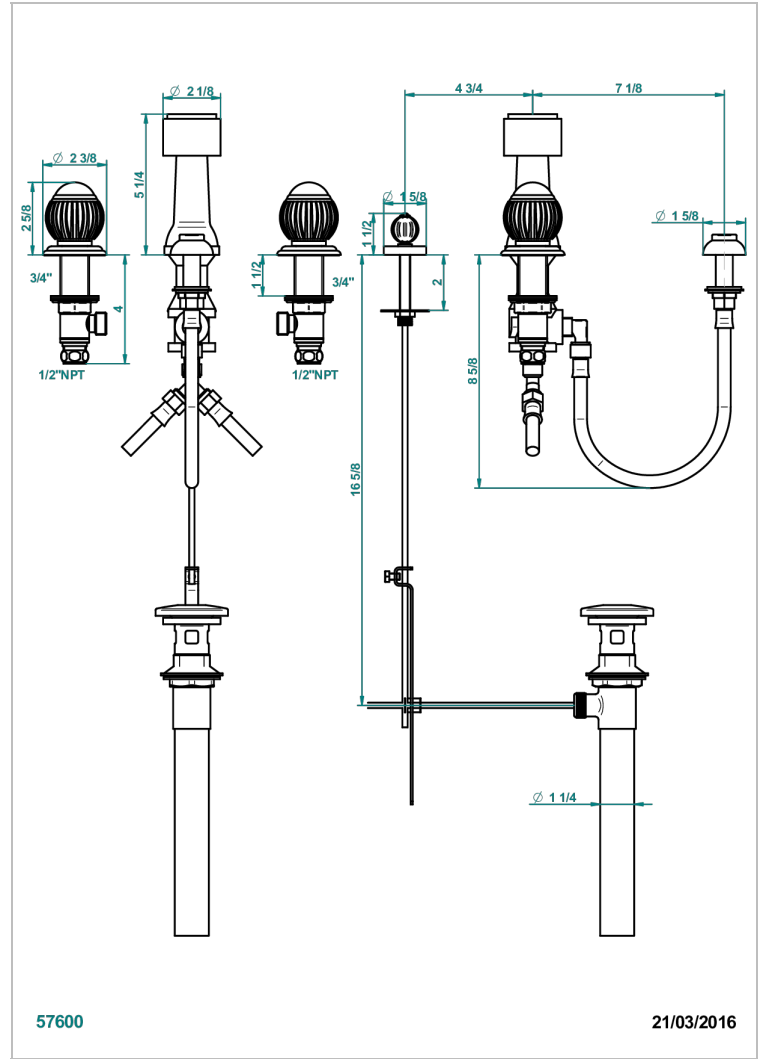

# VOGUE MALACHITE

A8M-207KA

THG<sup>®</sup>  
PARIS

Bidet Faucet with vertical spray, drain and vacuum breaker, for bidet Kohler