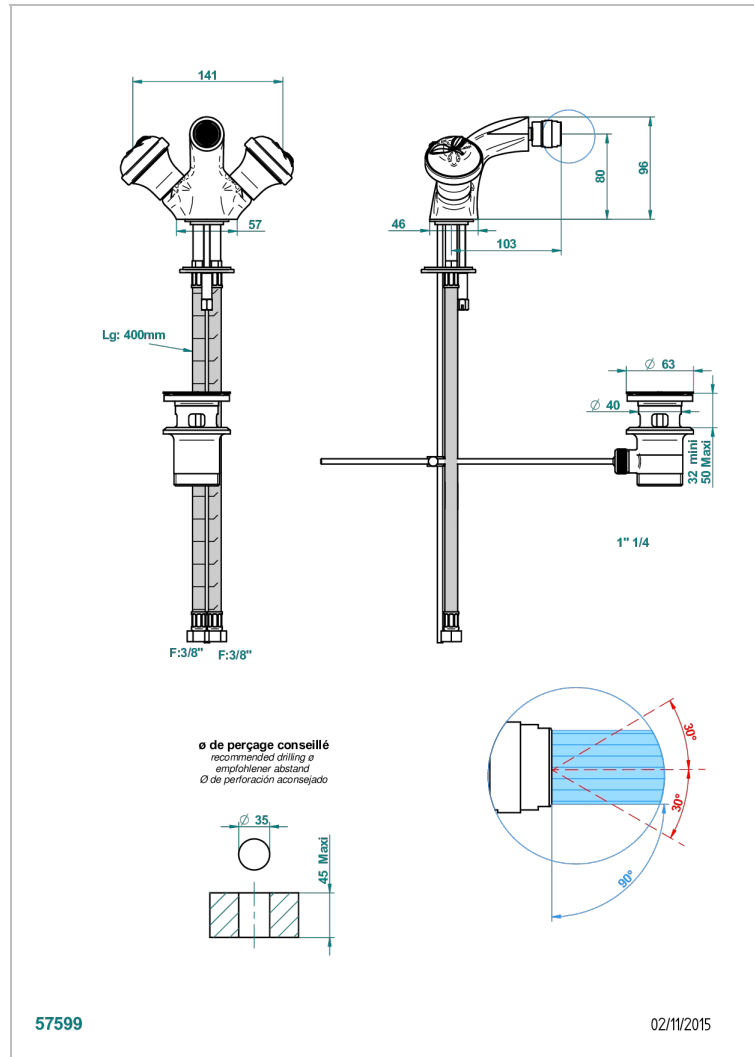

POMME GOLD LUSTER CRYSTAL

A46-3202

1-hole bidet mixer with swivel jet handshower with waste

THG[®]
PARIS

CHARACTERISTIC

- ACS : 17ACCLY613
- NF : NF EN 200 - IA - Chrome

STANDARDS

TECHNICAL SPECS

- Recommandé : 3 bars (max. 5 bars) - Advised : 43,5 psi (max. 72 psi)
- 15 l/min à 3 bars (4 gpm at 43.5 psi)

AVAILABLE FINITIONS

Antique nickel - H28
Black ceram - D30
Blush PVD - H62
Brass color PVD - H49
Brown bronze color PVD - F33
Gold color PVD - H52