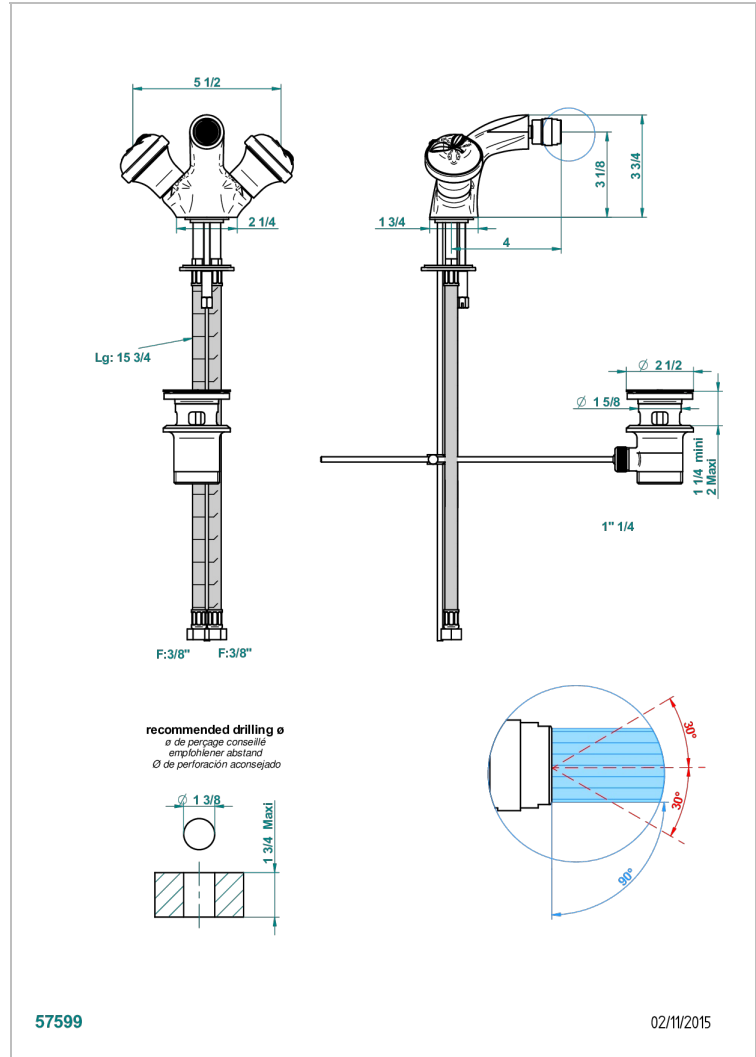

POMME GOLD LUSTER CRYSTAL

A46-3202

1-hole bidet mixer with swivel jet handshower with waste

THG[®]
PARIS

CHARACTERISTIC

- ACS : 17ACCLY613
- NF : NF EN 200 - IA - Chrome

STANDARDS

TECHNICAL SPECS

- Recommandé : 3 bars (max. 5 bars) - Advised : 43,5 psi (max. 72 psi)
- 15 l/min à 3 bars (4 gpm at 43.5 psi)

AVAILABLE FINITIONS

Antique nickel - H28
Black ceram - D30
Blush PVD - H62
Brass color PVD - H49
Brown bronze color PVD - F33
Gold color PVD - H52