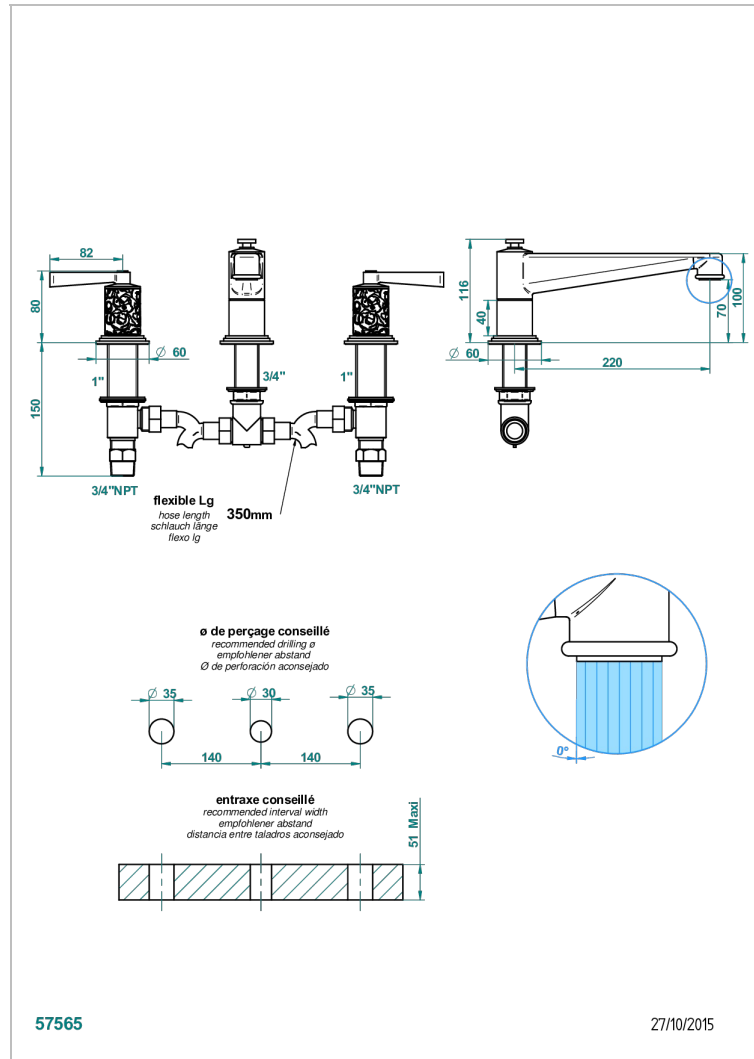

FROUFROU WITH LEVER HANDLES

G2P-25SGUS

Roman tub set with 3/4" valves

CHARACTERISTIC

- Froufrou with lever handles
- Roman tub set with 3/4" valves

TECHNICAL SPECS

- Recommandé : 3 bars (max. 5 bars) - Advised : 43,5 psi (max. 72 psi)
- Bec : 35 l/min à 3 bars
- Spout : 9.26 gpm at 43.5 psi

Umber PVD - H66