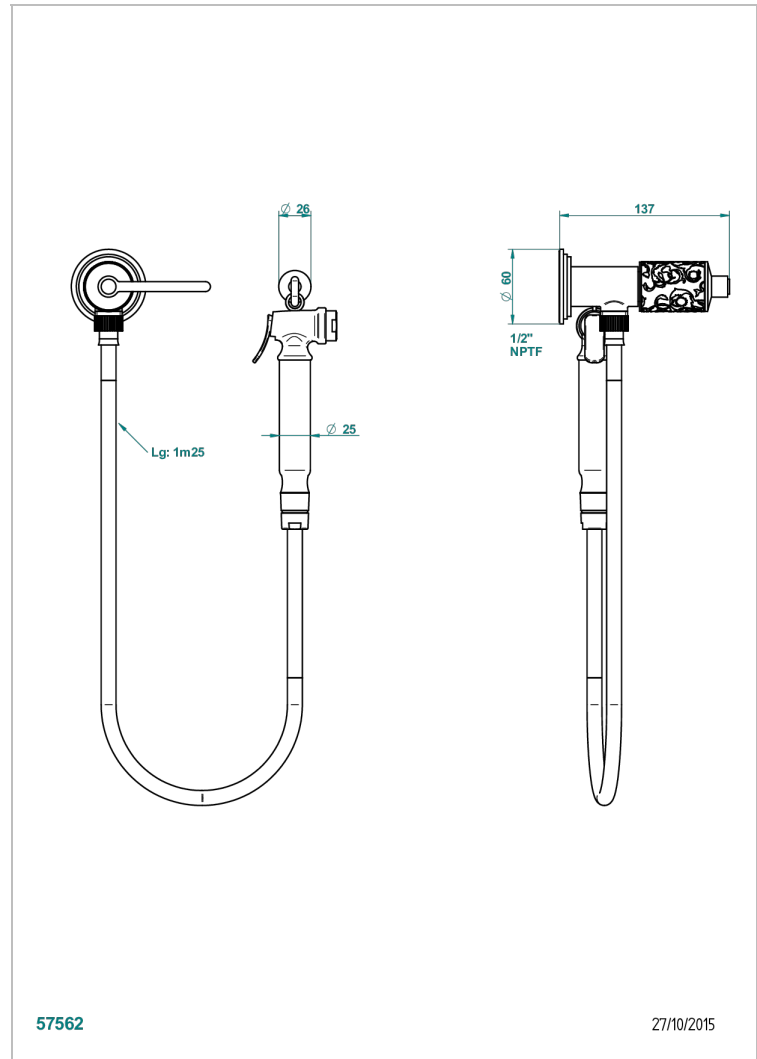

FROUFROU WITH LEVER HANDLES

G2P-5840/8US

Handheld spray bidet with hose, elbow and hook

THG[®]
PARIS

CHARACTERISTIC

- Froufrou with lever handles
- Handheld spray bidet with hose, elbow and hook

TECHNICAL SPECS

- Recommandé : 3 bars (max. 5 bars) - Advised : 43,5 psi (max. 72 psi)
- 15 l/min à 3 bars (4 gpm at 43.5 psi)

AVAILABLE FINITIONS

Chrome polished - A02
Chrome polished / gold polished - G02
Gold polished - F01
Nickel polished - B01