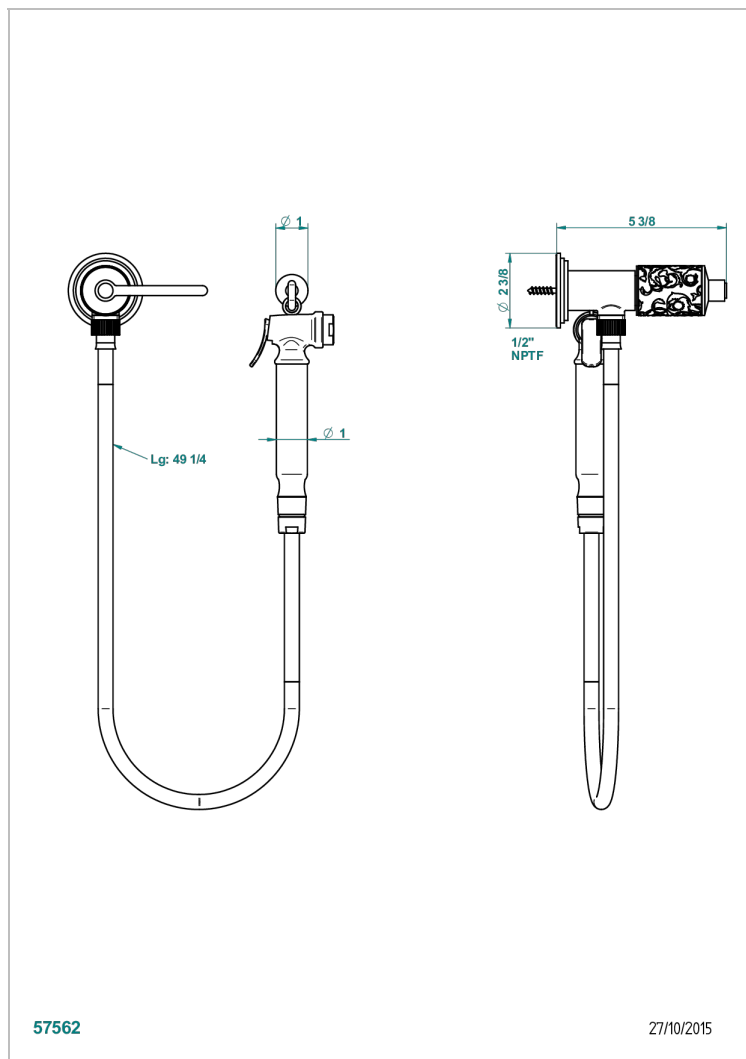

FROUFROU WITH LEVER HANDLES

G2P-5840/8US

Handheld spray bidet with hose, elbow and hook

THG[®]
PARIS

CHARACTERISTIC

- Froufrou with lever handles
- Handheld spray bidet with hose, elbow and hook

TECHNICAL SPECS

- Recommandé : 3 bars (max. 5 bars) - Advised : 43,5 psi (max. 72 psi)
- 15 l/min à 3 bars (4 gpm at 43.5 psi)

AVAILABLE FINITIONS

Chrome polished - A02
Chrome polished / gold polished - G02
Gold polished - F01
Nickel polished - B01