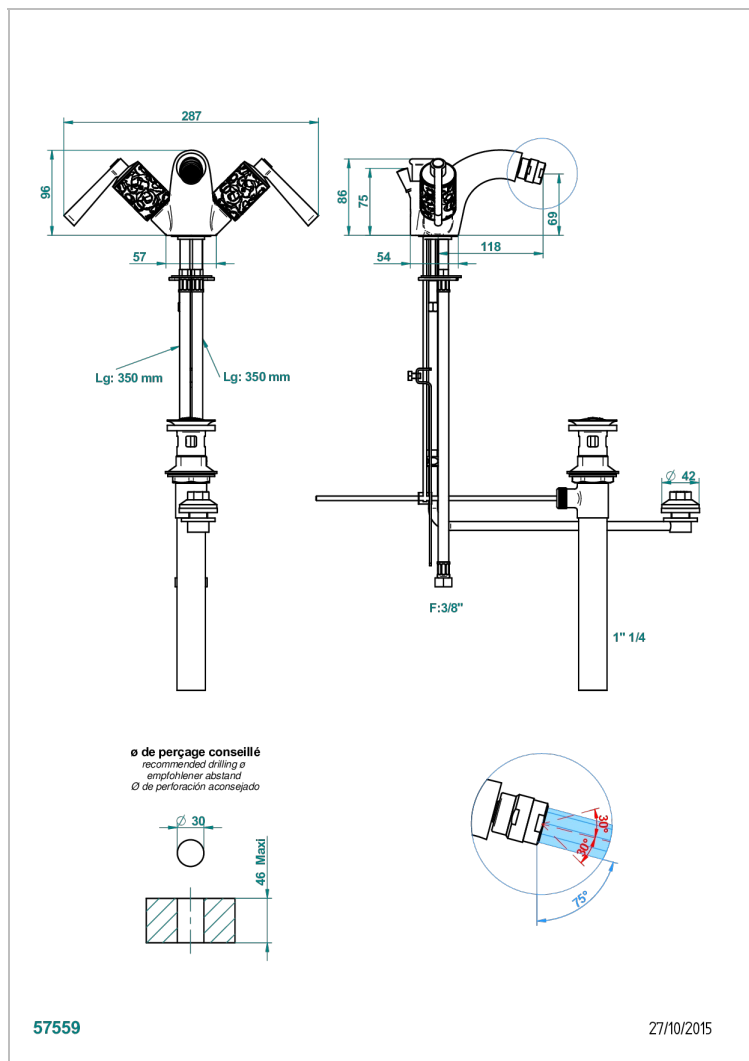

FROUFROU WITH LEVER HANDLES

G2P-3205/2US

Single hole bidet faucet, integral diverter for vertical spray with drain

CHARACTERISTIC

- Froufrou with lever handles
- Single hole bidet faucet, integral diverter for vertical spray with drain

TECHNICAL SPECS

- Recommandé : 3 bars (max. 5 bars) - Advised : 43,5 psi (max. 72 psi)
- 5,7 l/min à 3 bars (1.5 gpm at 43.5 psi)

AVAILABLE FINITIONS

Black ceram - D30
Blush PVD - H62
Brass color PVD - H49
Brown bronze color PVD - F33
Chrome polished - A02
Chrome polished / gold polished - G02