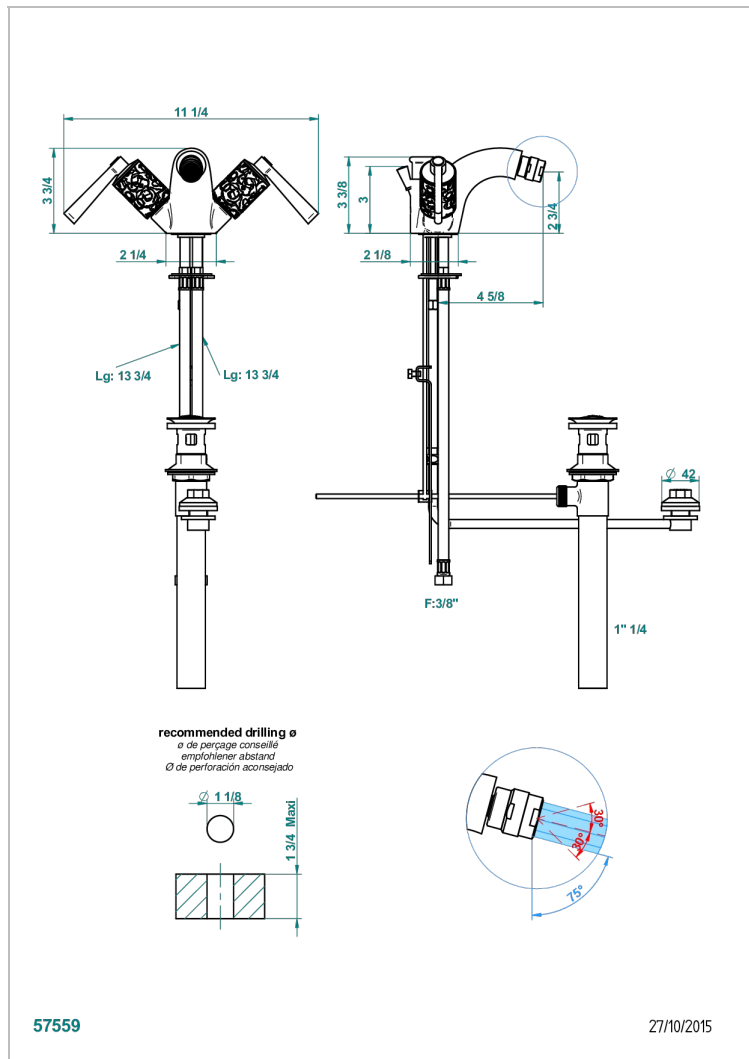

FROUFROU WITH LEVER HANDLES

G2P-3205/2US

Single hole bidet faucet, integral diverter for vertical spray with drain

CHARACTERISTIC

- Froufrou with lever handles
- Single hole bidet faucet, integral diverter for vertical spray with drain

TECHNICAL SPECS

- Recommandé : 3 bars (max. 5 bars) - Advised : 43,5 psi (max. 72 psi)
- 5,7 l/min à 3 bars (1.5 gpm at 43.5 psi)

AVAILABLE FINITIONS

Black ceram - D30
 Blush PVD - H62
 Brass color PVD - H49
 Brown bronze color PVD - F33
 Chrome polished - A02
 Chrome polished / gold polished - G02

Matt nickel color PVD - H56
 Nickel antique / Sovereign - H28
 Nickel color PVD - H55
 Nickel polished - B01
 Soft gold - F30
 Soft matt gold - F31

Umber PVD - H66