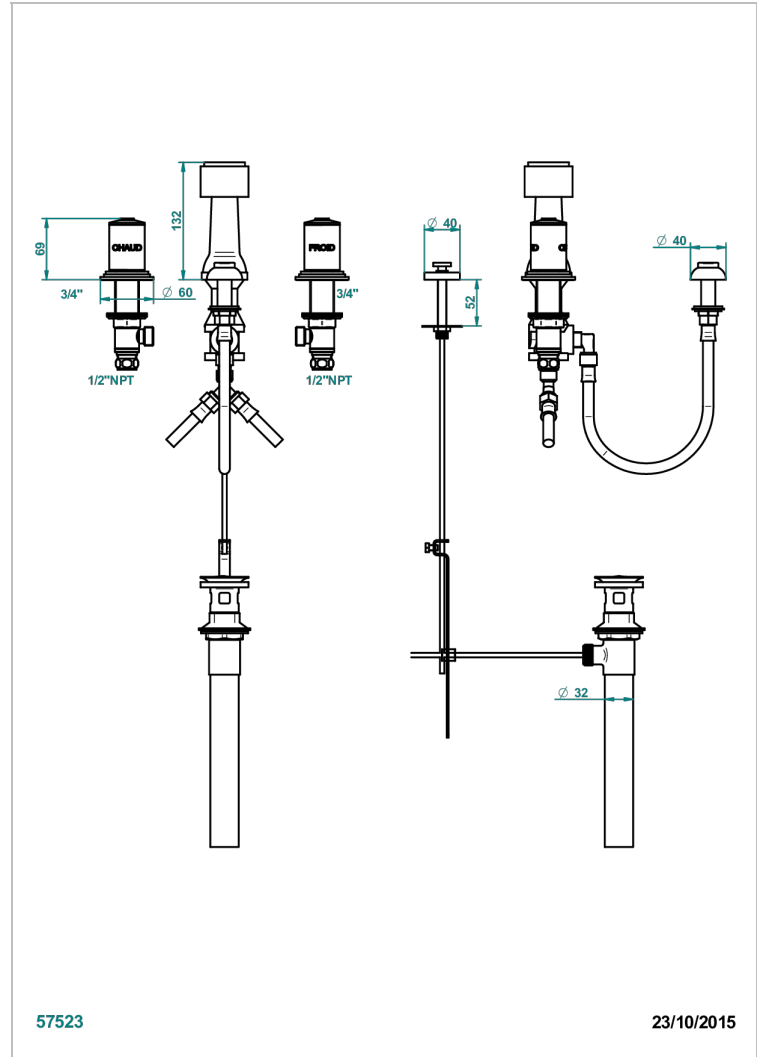

# FAUBOURG BLACK PORCELAIN

G2L-207KA

Deck mounted 3-hole bidet with vertical spray, vacuum breaker and drain

57523

23/10/2015