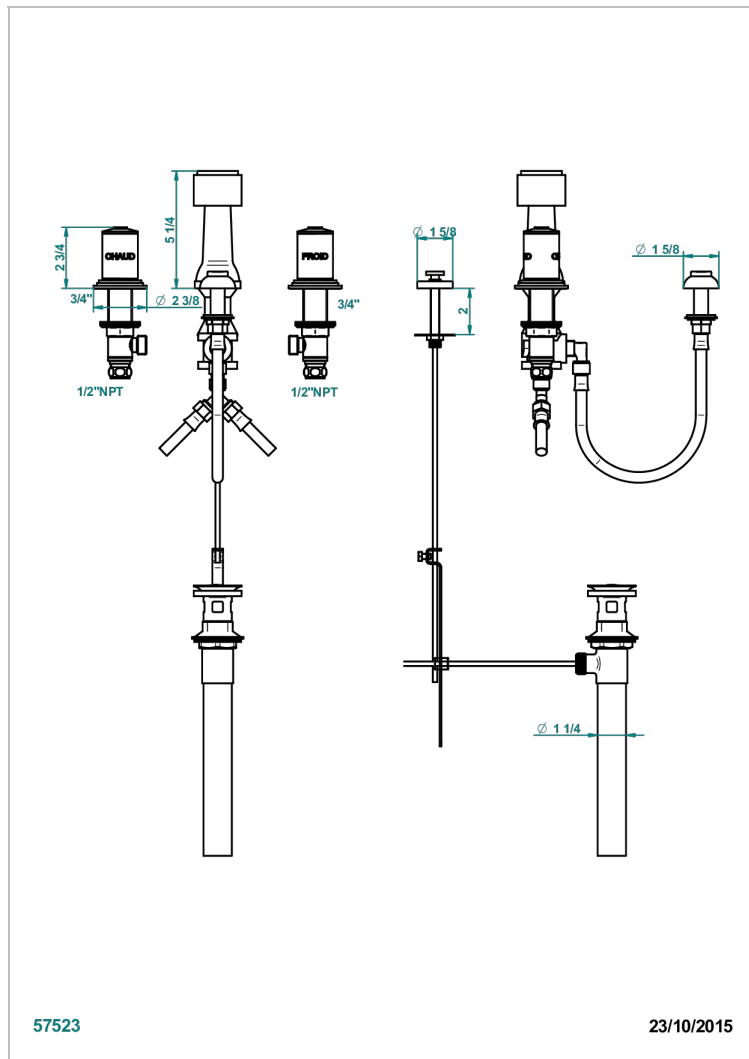

# FAUBOURG BLACK PORCELAIN

G2L-207KA

Deck mounted 3-hole bidet with vertical spray, vacuum breaker and drain