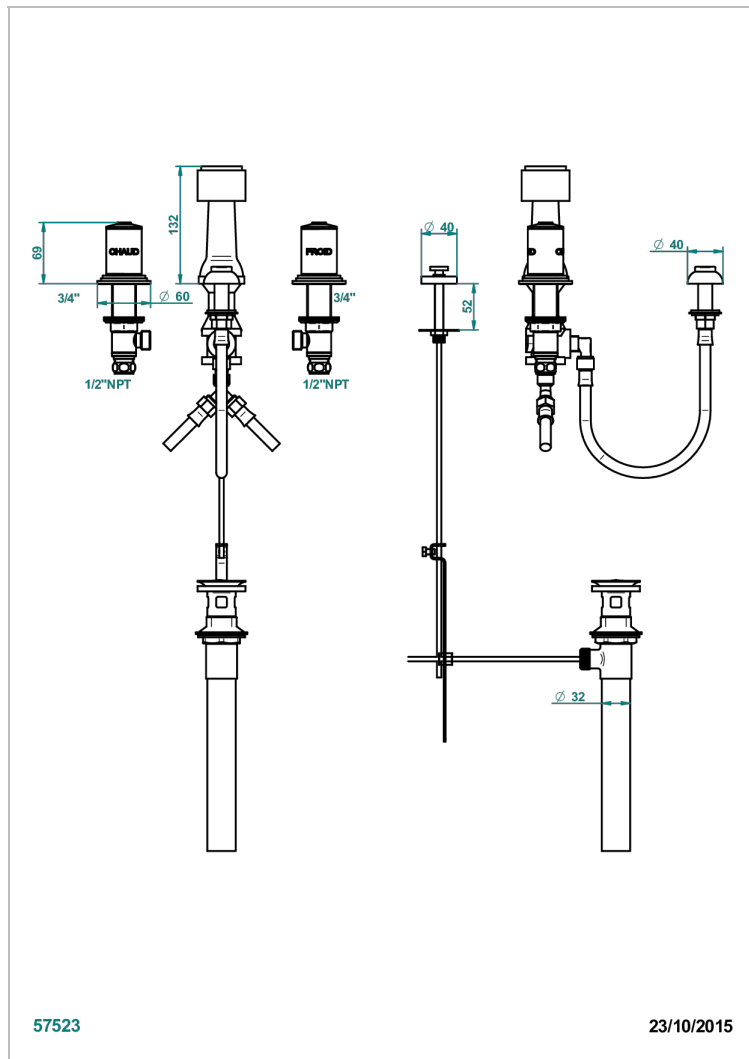

# FAUBOURG BLACK PORCELAIN

G2L-207KA

Bidet Faucet with vertical spray, drain and vacuum breaker, for bidet Kohler