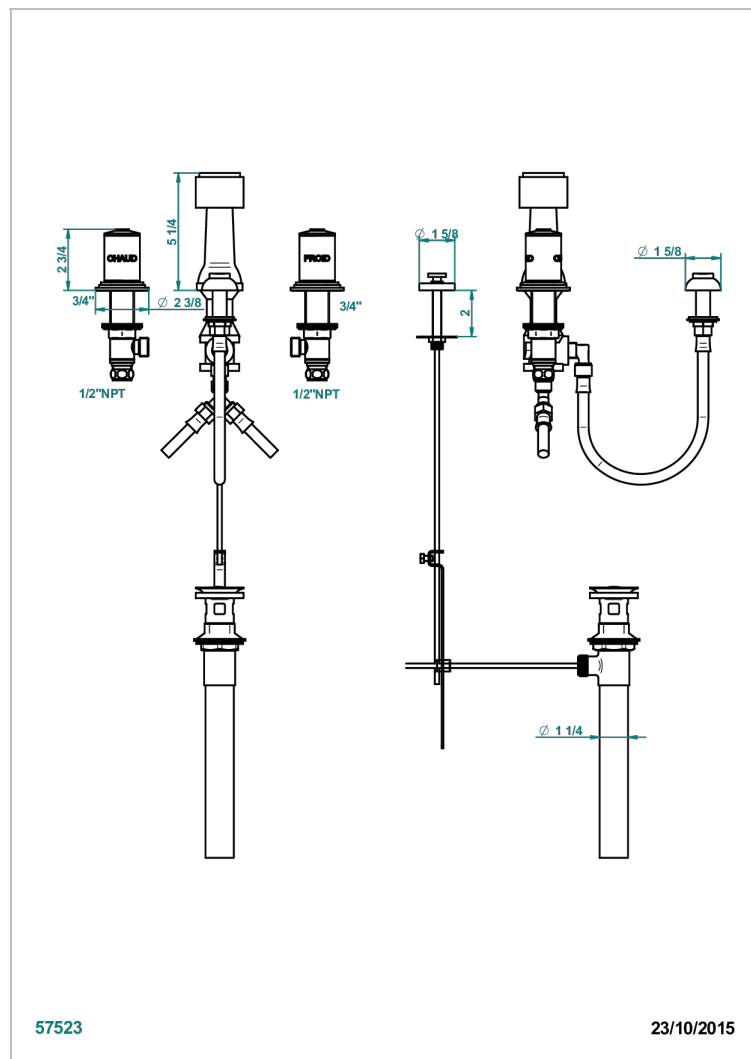

FAUBOURG BLACK PORCELAIN

G2L-207KA

Bidet Faucet with vertical spray, drain and vacuum breaker, for bidet Kohler

57523

23/10/2015

CHARACTERISTIC

- ASME : ASME A112.18.1-2011/CSA B125.1-11

STANDARDS