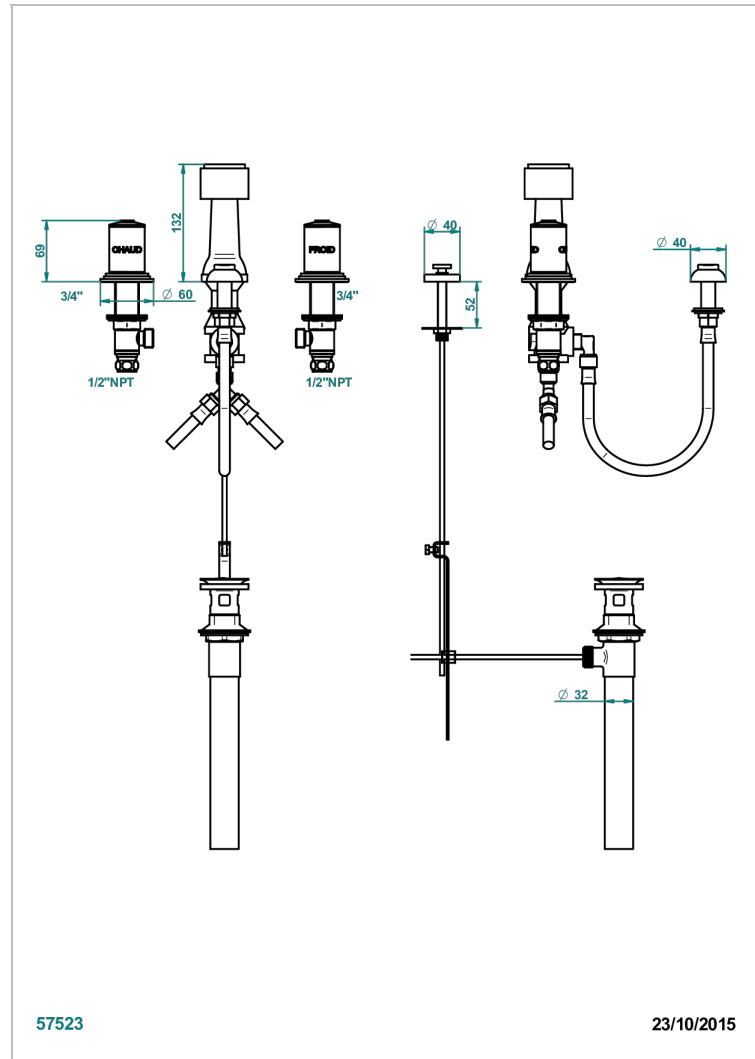

FAUBOURG BLACK PORCELAIN

G2L-207KA

Bidet Faucet with vertical spray, drain and vacuum breaker, for bidet Kohler

CHARACTERISTIC

- ASME : ASME A112.18.1-2011/CSA B125.1-11

STANDARDS

AVAILABLE FINITIONS

Antique nickel - H28
Black ceram - D30
Blush PVD - H62
Brass color PVD - H49
Brown bronze color PVD - F33
Gold color PVD - H52

Nickel color PVD - H55
Polished chrome (color finish) - A02
Polished chrome / Polished gold (color finish) - G02
Polished gold (color finish) - F01
Polished nickel - B01
Soft gold - F30

Soft matt gold - F31
Umber PVD - H66