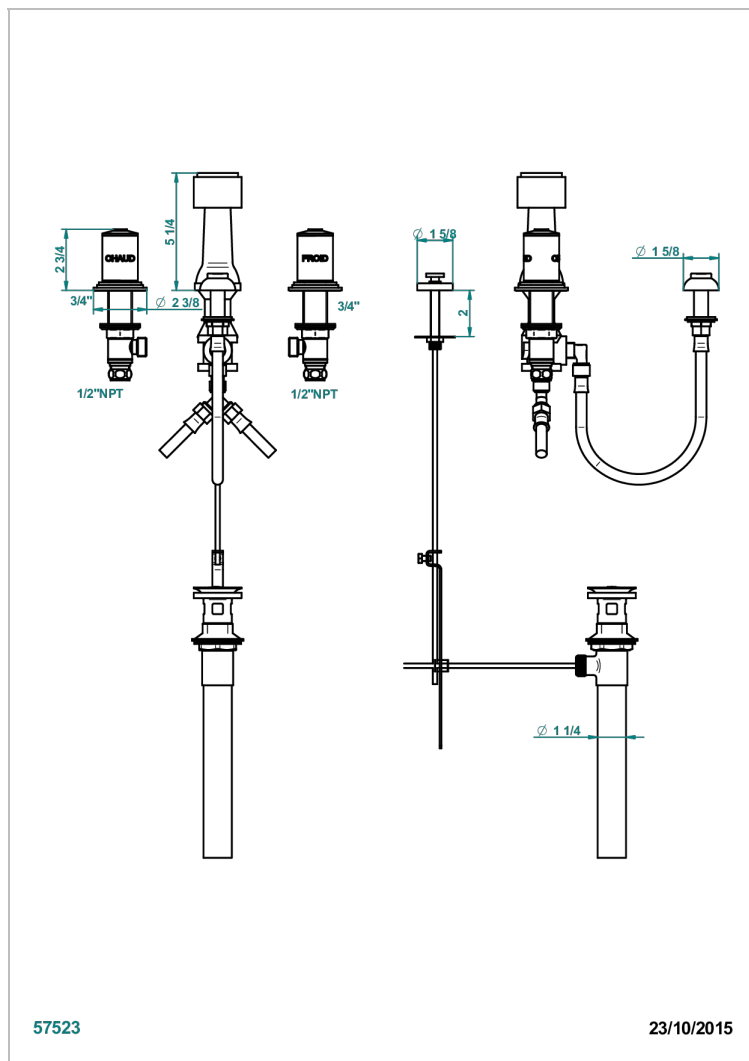

FAUBOURG BLACK PORCELAIN

G2L-207KA

Bidet Faucet with vertical spray, drain and vacuum breaker, for bidet Kohler

CHARACTERISTIC

- ASME : ASME A112.18.1-2011/CSA B125.1-11

STANDARDS

AVAILABLE FINITIONS

Antique nickel - H28
Black ceram - D30
Blush PVD - H62
Brass color PVD - H49
Brown bronze color PVD - F33
Gold color PVD - H52

Nickel color PVD - H55
Polished chrome (color finish) - A02
Polished chrome / Polished gold (color finish) - G02
Polished gold (color finish) - F01
Polished nickel - B01
Soft gold - F30

Soft matt gold - F31
Umber PVD - H66