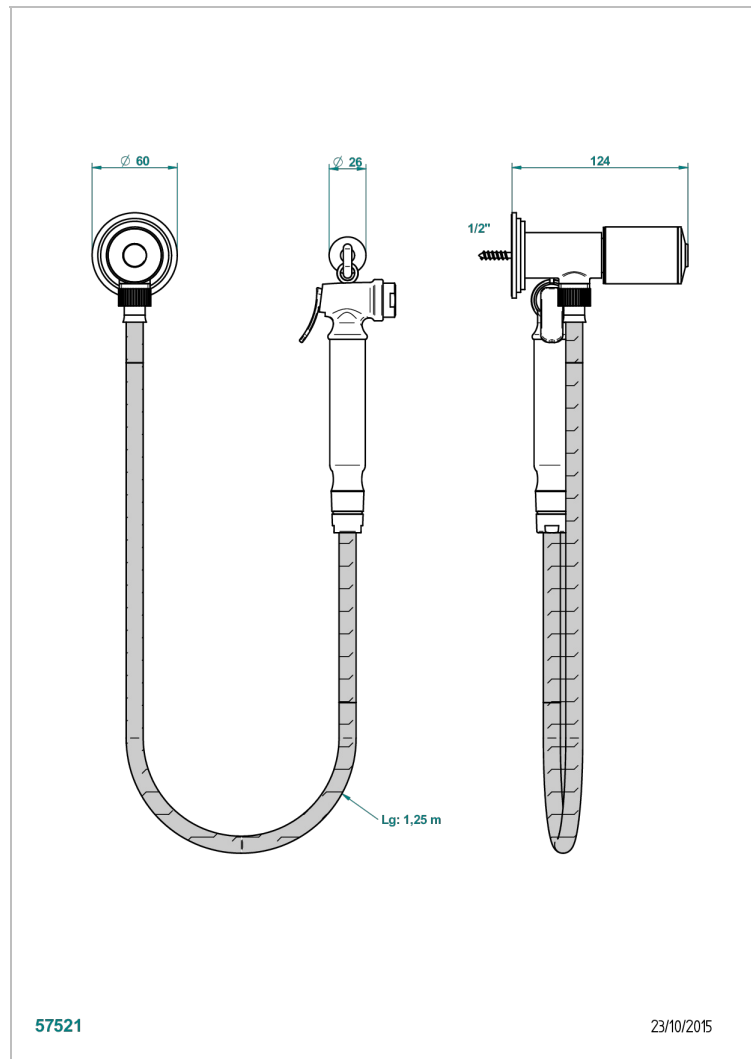

FAUBOURG BLACK PORCELAIN

G2L-5840/8US

Handheld spray bidet with hose, elbow and hook

THG[®]
PARIS

CHARACTERISTIC

- Faubourg Black Porcelain
- Handheld spray bidet with hose, elbow and hook

TECHNICAL SPECS

- Recommandé : 3 bars (max. 5 bars) - Advised : 43,5 psi (max. 72 psi)
- 15 l/min à 3 bars (4 gpm at 43.5 psi)

AVAILABLE FINITIONS

- Chrome polished - A02
- Chrome polished / gold polished - G02
- Gold polished - F01
- Nickel polished - B01