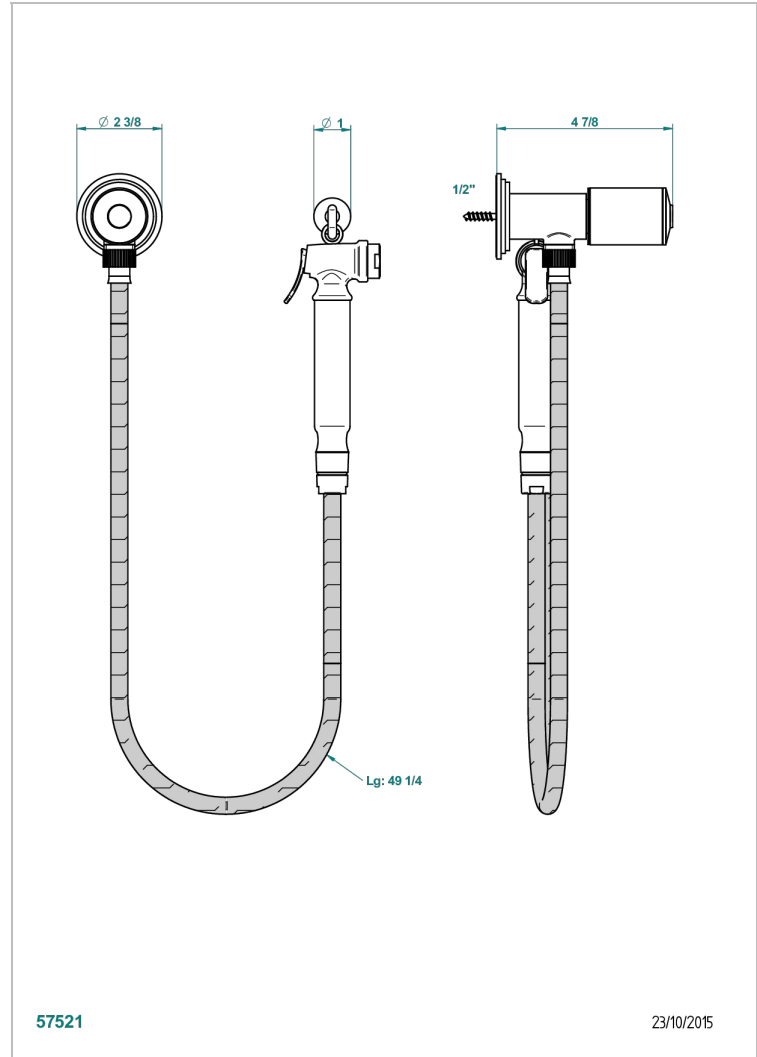

# FAUBOURG BLACK PORCELAIN

G2L-5840/8US

Handheld spray bidet with hose, elbow and hook

THG<sup>®</sup>  
PARIS

## CHARACTERISTIC

- Faubourg Black Porcelain
- Handheld spray bidet with hose, elbow and hook