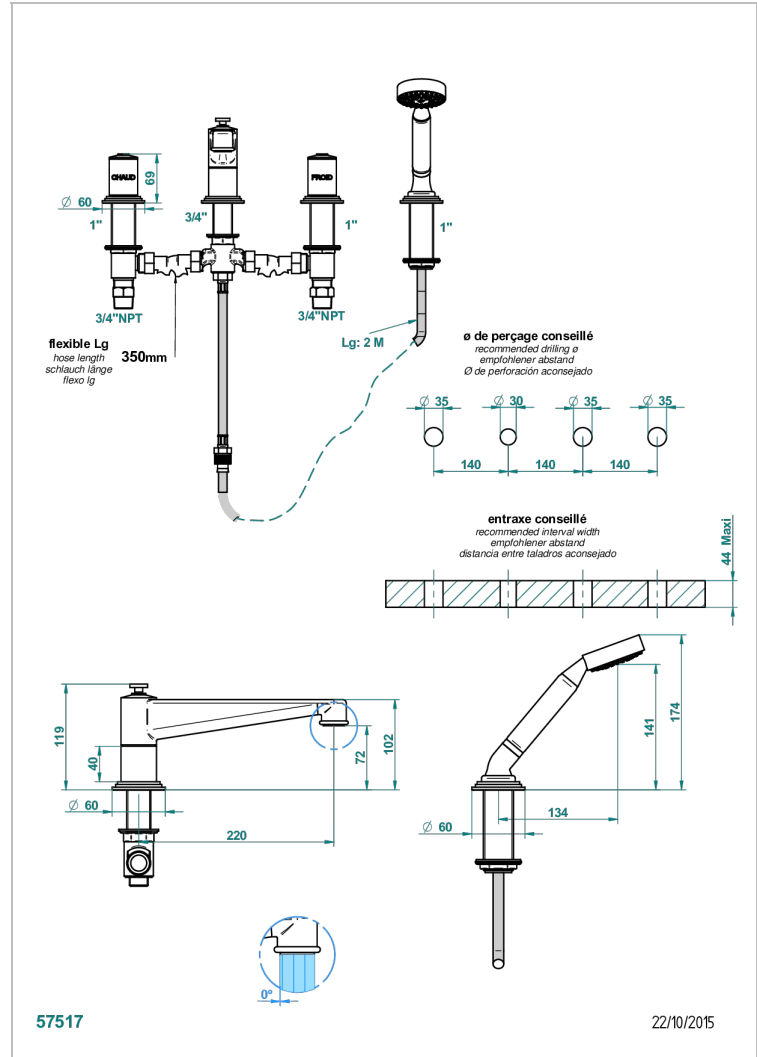

FAUBOURG BLACK PORCELAIN

G2L-112BSGUS

Roman tub set with diverter spout and handshower, 3/4" valves

THG[®]
PARIS

CHARACTERISTIC

- ASME : ASME A112.18.1-2011/CSA B125.1-11

TECHNICAL SPECS

- Recommandé : 3 bars (max. 5 bars) - Advised : 43,5 psi (max. 72 psi)
- Bec : 35 l/min à 3 bars - Douchette : 9,5 l/min à 3 bars
- Spout : 9.26 gpm at 43.5 psi - Handshower : 2.5 gpm at 43.5 psi