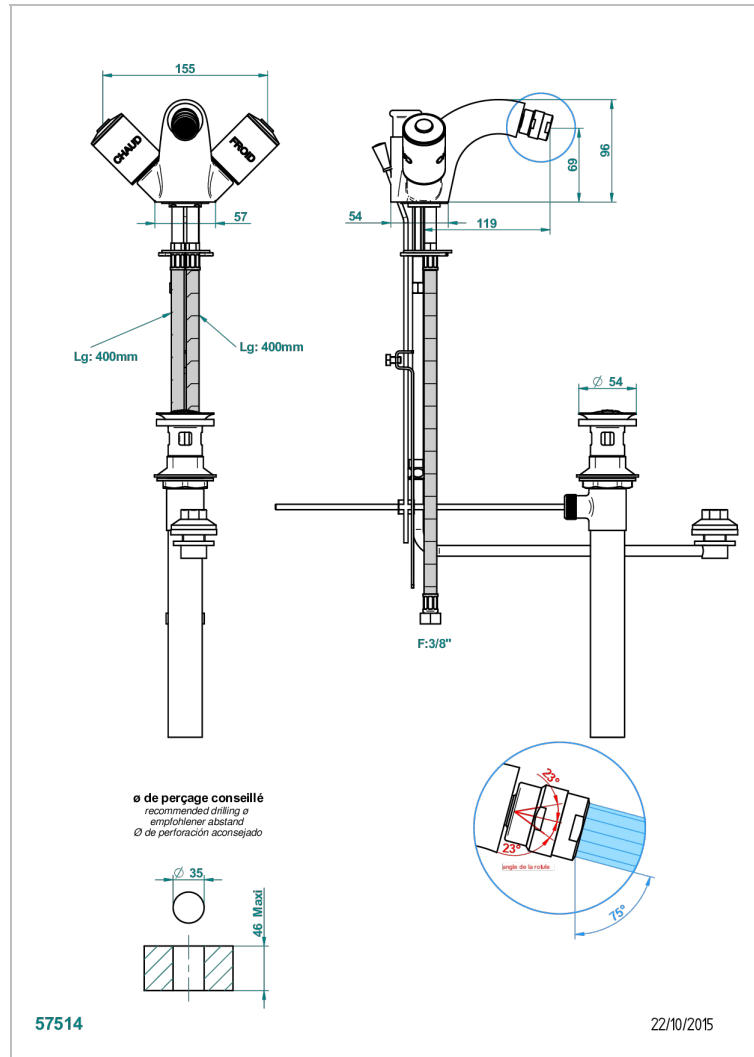

# FAUBOURG BLACK PORCELAIN

G2L-3205/2US

Single hole bidet faucet, integral diverter for vertical spray with drain

## CHARACTERISTIC

- Faubourg Black Porcelain
- Single hole bidet faucet, integral diverter for vertical spray with drain