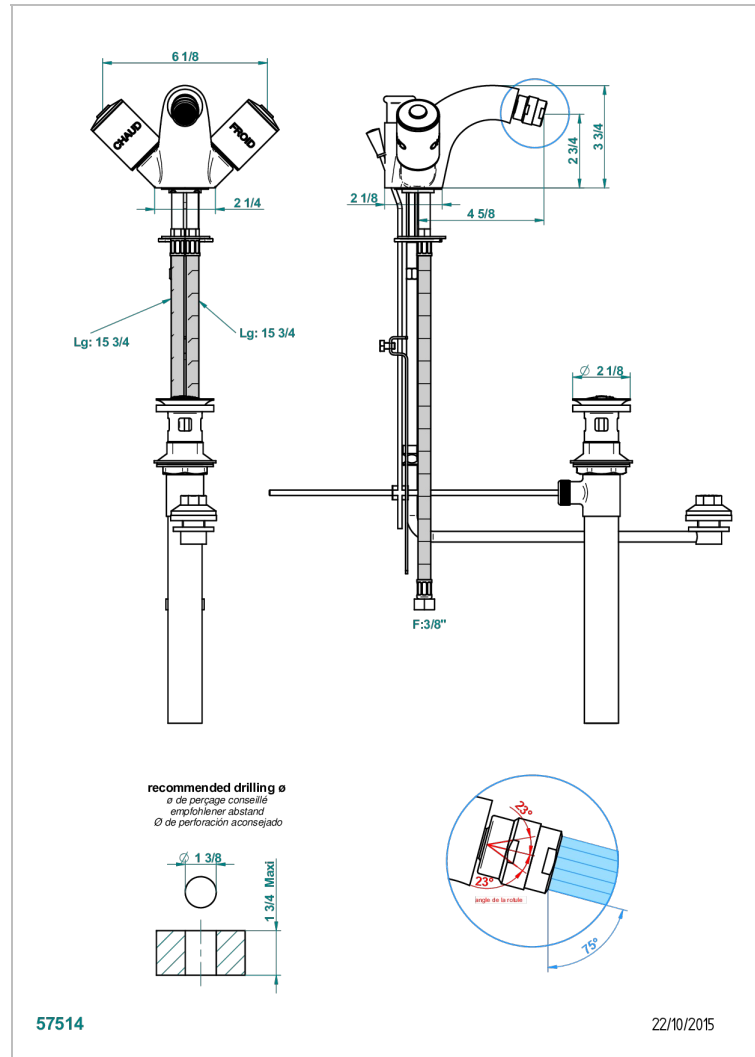

# FAUBOURG PORCELANA NEGRA

G2L-3205/2US

Single hole 2 handle bidet faucet, integral diverter for vertical spray with drain

THG<sup>®</sup>  
PARIS

## CARACTERÍSTICAS

- Faubourg porcelana negra
- Single hole 2 handle bidet faucet, integral diverter for vertical spray with drain