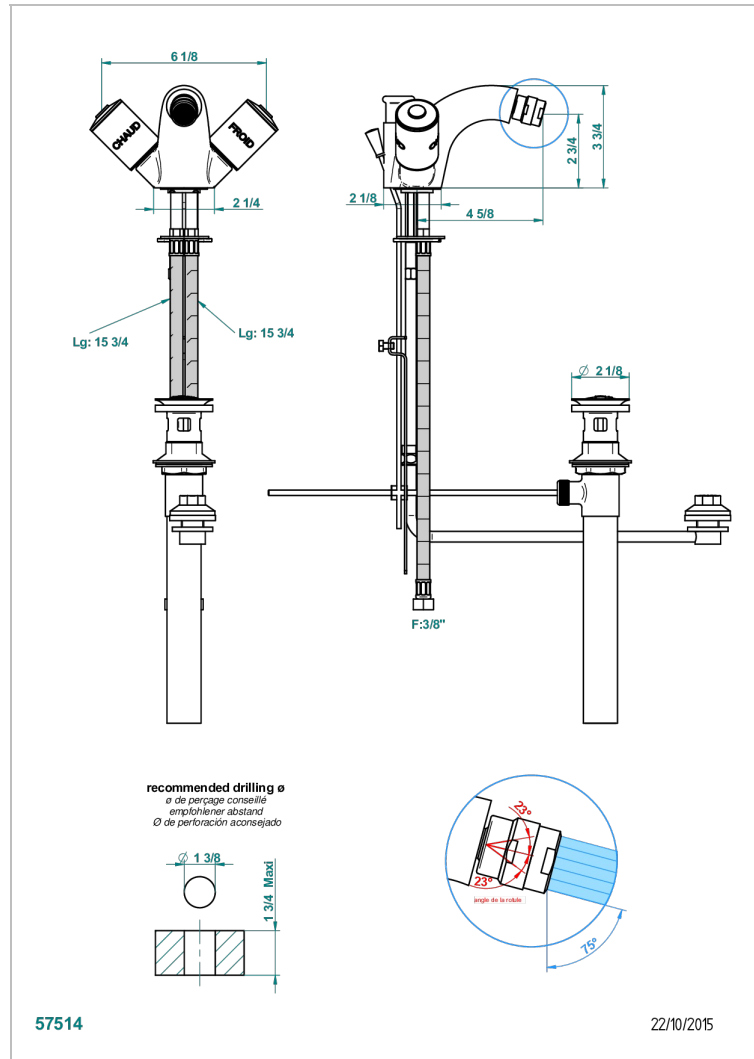

FAUBOURG BLACK PORCELAIN

G2L-3205/2US

Single hole bidet faucet, integral diverter for vertical spray with drain

CHARACTERISTIC

- Faubourg Black Porcelain
- Single hole bidet faucet, integral diverter for vertical spray with drain

TECHNICAL SPECS

- Recommandé : 3 bars (max. 5 bars) - Advised : 43,5 psi (max. 72 psi)
- 5,7 l/min à 3 bars (1.5 gpm at 43.5 psi)

AVAILABLE FINITIONS

Black ceram - D30
 Blush PVD - H62
 Brass color PVD - H49
 Brown bronze color PVD - F33
 Chrome polished - A02
 Chrome polished / gold polished - G02