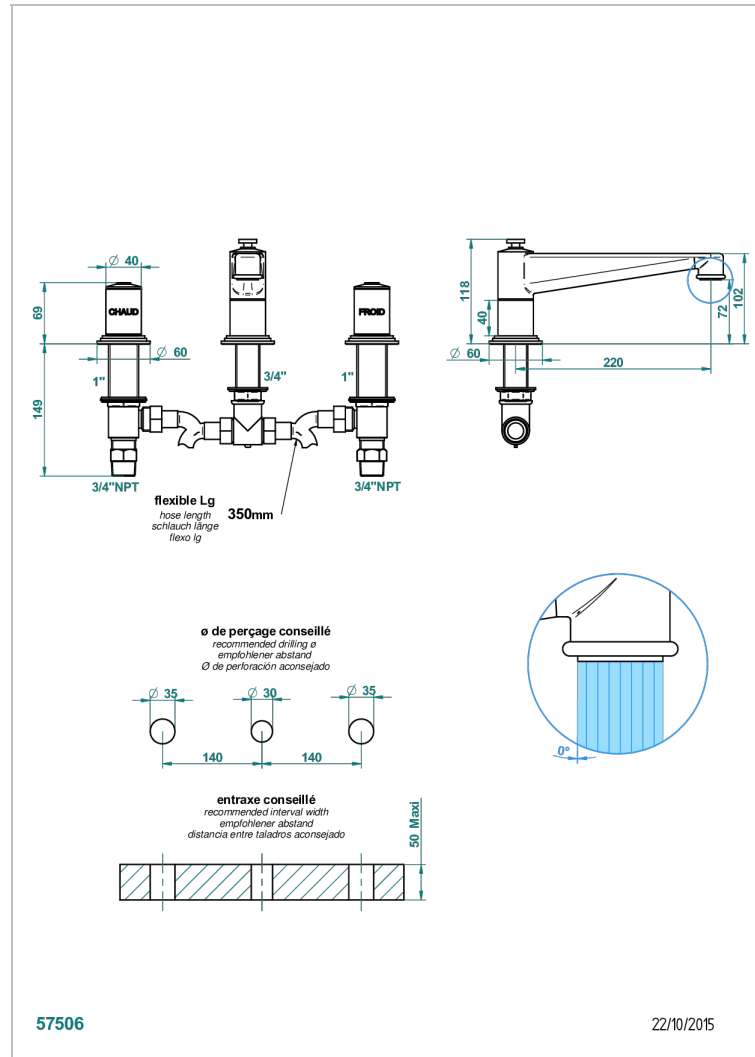

# FAUBOURG BLACK PORCELAIN

G2L-25SGUS

Roman tub set with 3/4" valves

## CHARACTERISTIC

- Faubourg Black Porcelain
- Roman tub set with 3/4" valves

## TECHNICAL SPECS

- Recommandé : 3 bars (max. 5 bars) - Advised : 43,5 psi (max. 72 psi)
- Bec : 35 l/min à 3 bars
- Spout : 9.26 gpm at 43.5 psi