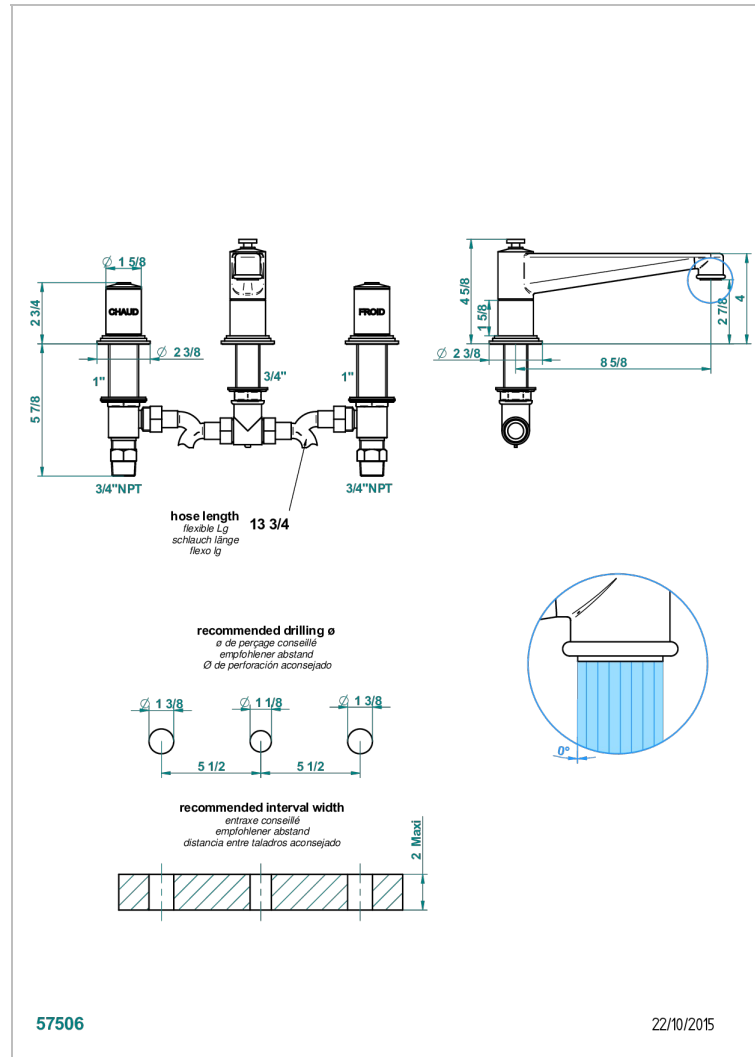

FAUBOURG BLACK PORCELAIN

G2L-25SGUS

Roman tub set with 3/4" valves

CHARACTERISTIC

- Faubourg Black Porcelain
- Roman tub set with 3/4" valves

TECHNICAL SPECS

- Recommandé : 3 bars (max. 5 bars) - Advised : 43,5 psi (max. 72 psi)
- Bec : 35 l/min à 3 bars
- Spout : 9.26 gpm at 43.5 psi