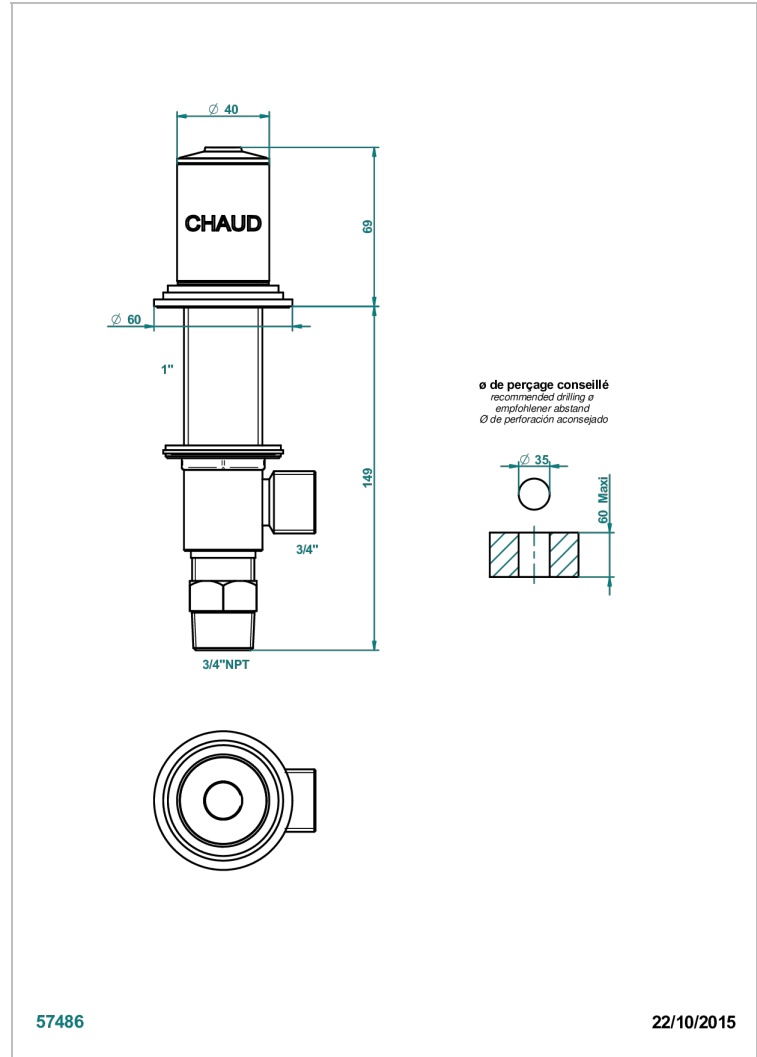

FAUBOURG BLACK PORCELAIN

G2L-36/HUS

3/4" deck valve with trim - Hot

CHARACTERISTIC

- ASME : ASME A112.18.1-2011/CSA B125.1-11

STANDARDS

AVAILABLE FINITIONS

Black ceram - D30
Blush PVD - H62
Brass color PVD - H49
Brown bronze color PVD - F33
Chrome polished - A02
Chrome polished / gold polished - G02