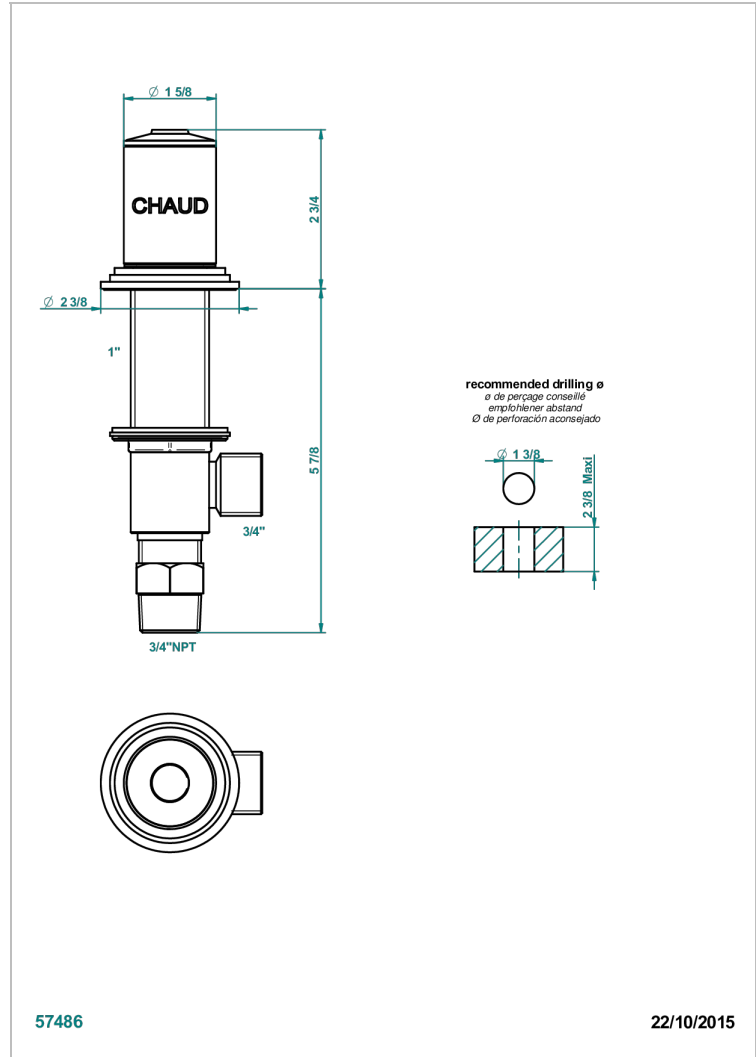

FAUBOURG BLACK PORCELAIN

G2L-36/HUS

3/4" deck valve with trim - Hot

CHARACTERISTIC

- ASME : ASME A112.18.1-2011/CSA B125.1-11

STANDARDS

AVAILABLE FINITIONS

Black ceram - D30
 Blush PVD - H62
 Brass color PVD - H49
 Brown bronze color PVD - F33
 Chrome polished - A02
 Chrome polished / gold polished - G02