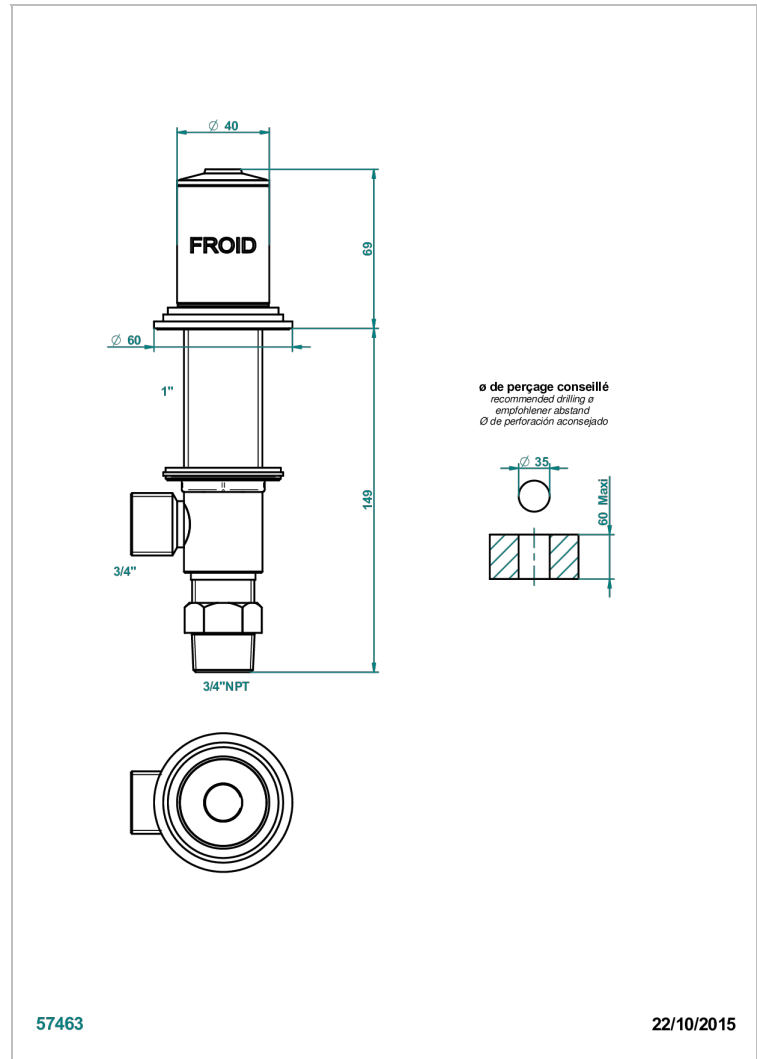

FAUBOURG BLACK PORCELAIN

G2L-36/CUS

3/4" deck valve with trim - Cold

CHARACTERISTIC

- ASME : ASME A112.18.1-2011/CSA B125.1-11

STANDARDS

AVAILABLE FINITIONS

Black ceram - D30
Blush PVD - H62
Brass color PVD - H49
Brown bronze color PVD - F33
Chrome polished - A02
Chrome polished / gold polished - G02