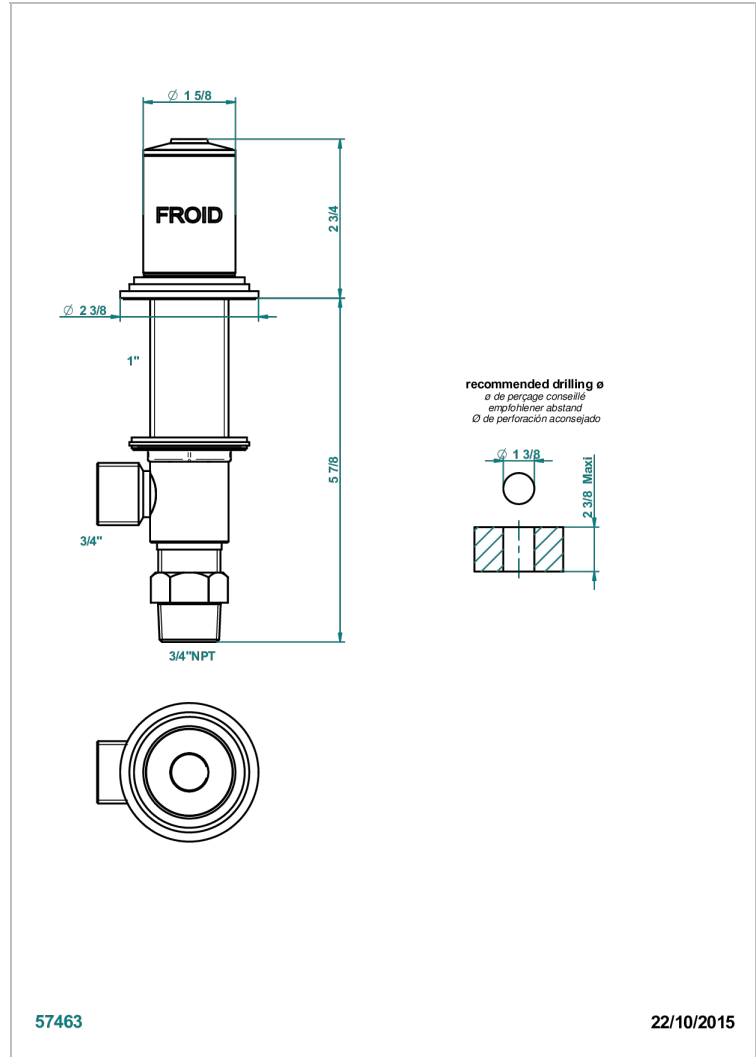

FAUBOURG BLACK PORCELAIN

G2L-36/CUS

3/4" deck valve with trim - Cold

CHARACTERISTIC

- ASME : ASME A112.18.1-2011/CSA B125.1-11

STANDARDS

AVAILABLE FINITIONS

Black ceram - D30
Blush PVD - H62
Brass color PVD - H49
Brown bronze color PVD - F33
Chrome polished - A02
Chrome polished / gold polished - G02