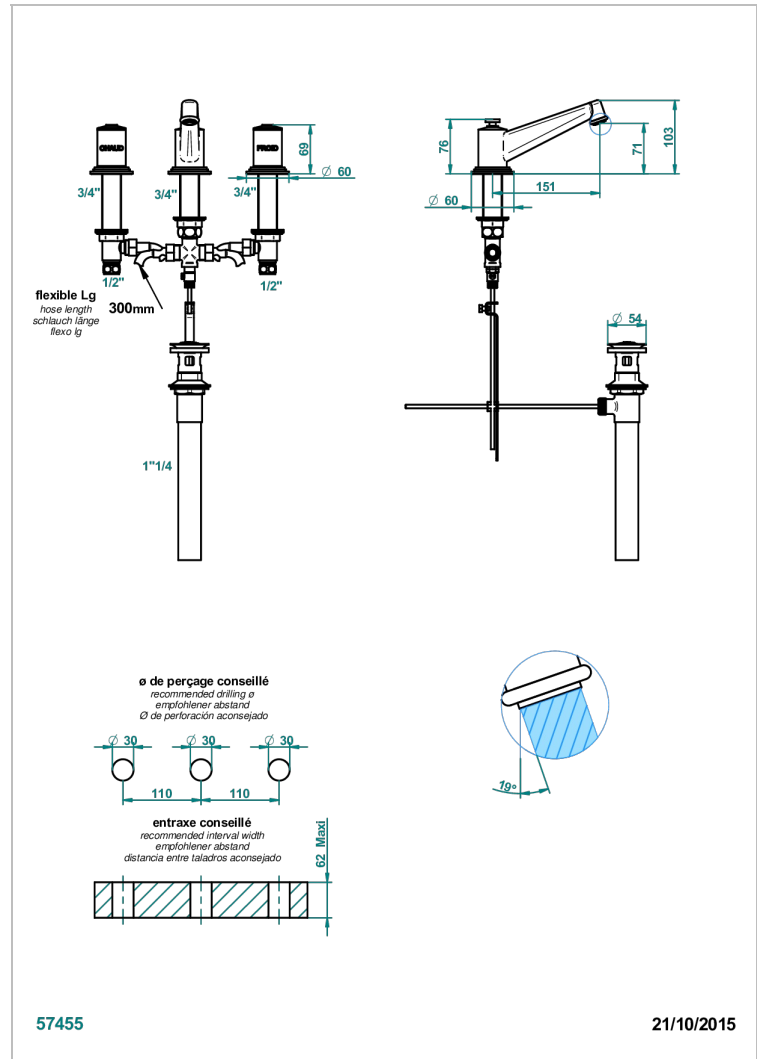

# FAUBOURG BLACK PORCELAIN

G2L-152M/US

Widespread lavatory set, high spout with drain for 1 1/4" + countertop

## CHARACTERISTIC

- Faubourg Black Porcelain
- Widespread lavatory set, high spout with drain for 1 1/4" + countertop