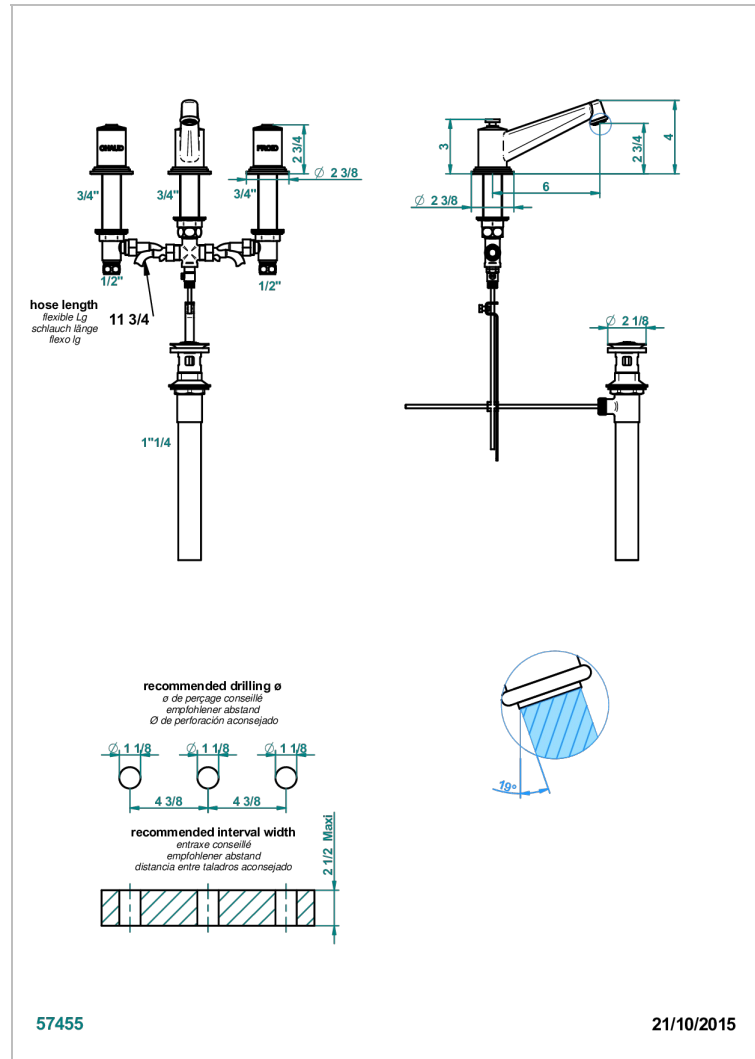

# FAUBOURG BLACK PORCELAIN

G2L-152M/US

Widespread lavatory set, high spout with drain for 1 1/4" + countertop

## CHARACTERISTIC

- Faubourg Black Porcelain
- Widespread lavatory set, high spout with drain for 1 1/4" + countertop

## TECHNICAL SPECS

- Recommandé : 3 bars (max. 5 bars) - Advised : 43,5 psi (max. 72 psi)
- 5,7 l/min à 3 bars (1.5 gpm at 43.5 psi)