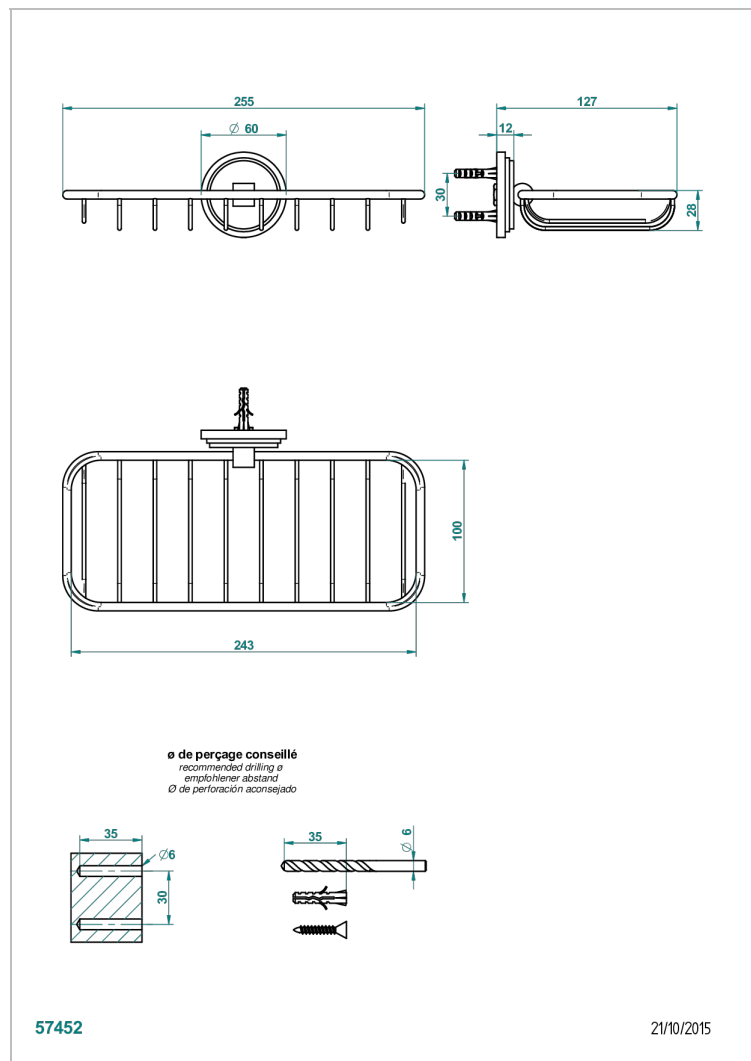

FAUBOURG METAL WITH LEVER HANDLES

G2U-620A

Soap basket, wall mounted 10" x 4"3/8

CHARACTERISTIC

- Faubourg Metal with lever handles
- Soap basket, wall mounted 10" x 4"3/8

AVAILABLE FINITIONS

Black ceram - D30
Blush PVD - H62
Brass color PVD - H49
Brown bronze color PVD - F33
Chrome polished - A02
Chrome polished / gold polished - G02