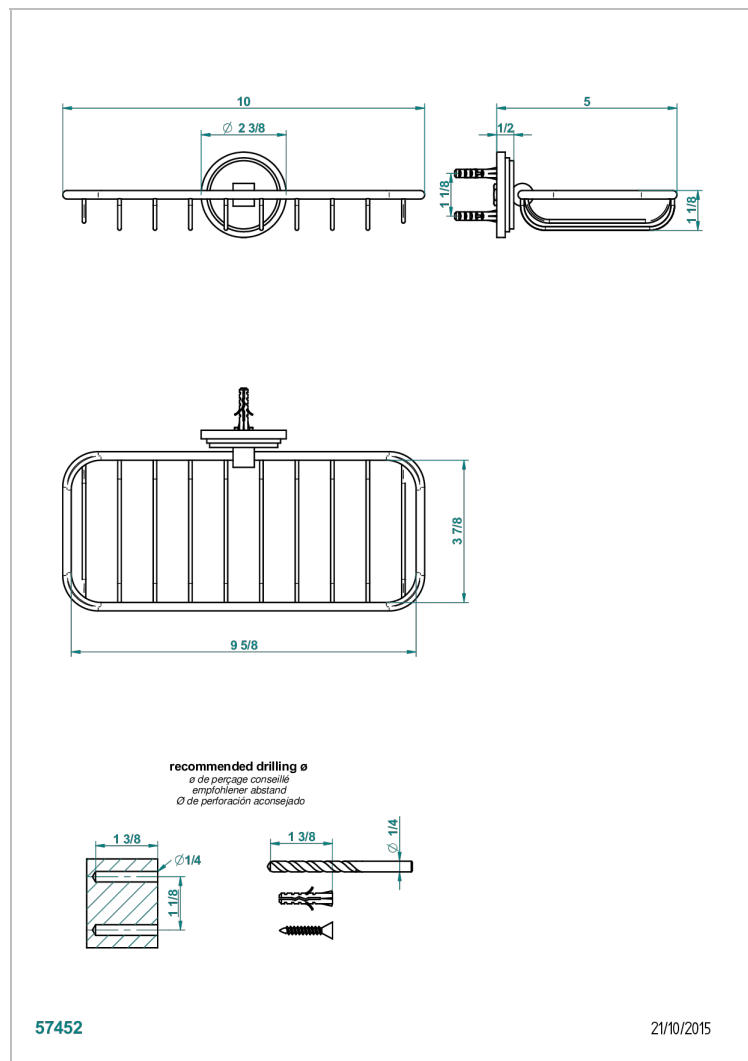

FAUBOURG METAL WITH LEVER HANDLES

G2U-620A

Soap basket, wall mounted 10" x 4"3/8

CHARACTERISTIC

- Faubourg Metal with lever handles
- Soap basket, wall mounted 10" x 4"3/8

AVAILABLE FINITIONS

Black ceram - D30
Blush PVD - H62
Brass color PVD - H49
Brown bronze color PVD - F33
Chrome polished - A02
Chrome polished / gold polished - G02