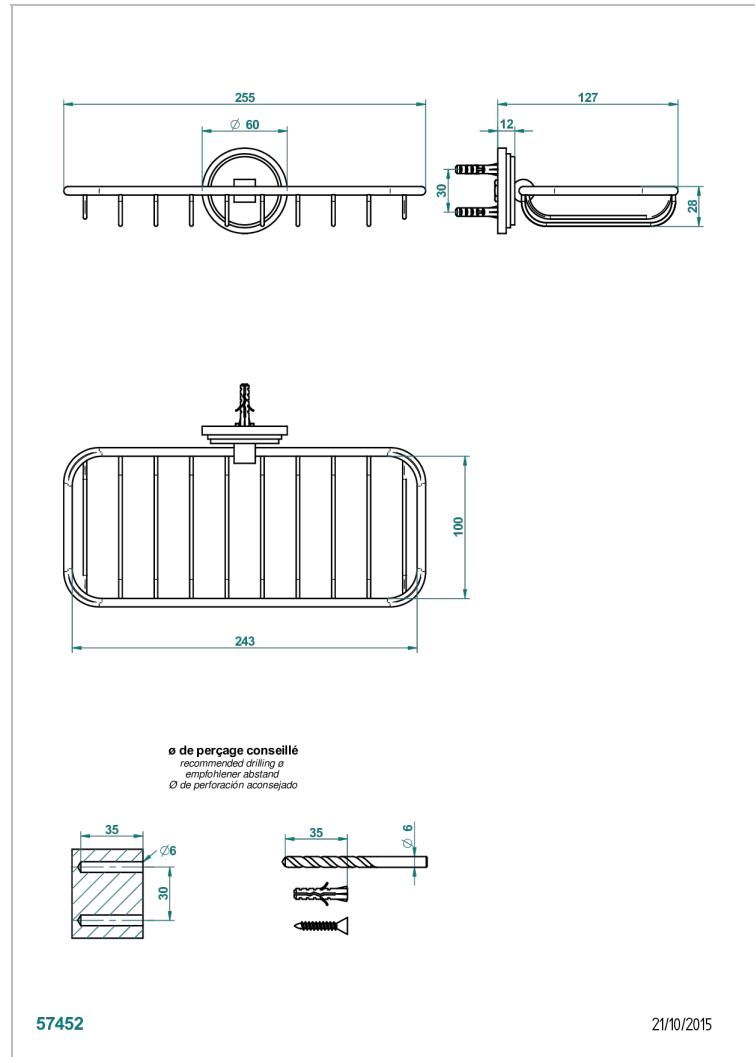

FAUBOURG METAL WITH LEVER

G2U-620A

Net soap dish

THG[®]
PARIS

CHARACTERISTIC

- Faubourg Metal with lever
- Net soap dish

AVAILABLE FINITIONS

Antique nickel - H28
Black ceram - D30
Blush PVD - H62
Brass color PVD - H49
Brown bronze color PVD - F33
Gold color PVD - H52