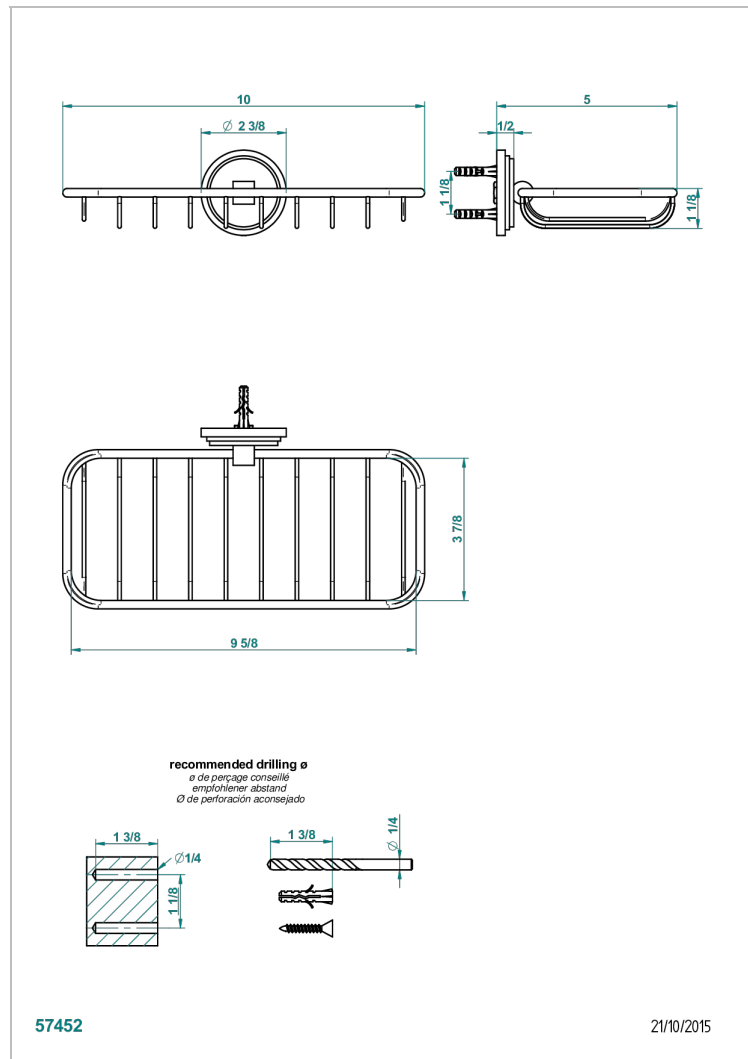

FAUBOURG METAL WITH LEVER

G2U-620A

Net soap dish

CHARACTERISTIC

- Faubourg Metal with lever
- Net soap dish

AVAILABLE FINITIONS

Antique nickel - H28
 Black ceram - D30
 Blush PVD - H62
 Brass color PVD - H49
 Brown bronze color PVD - F33
 Gold color PVD - H52