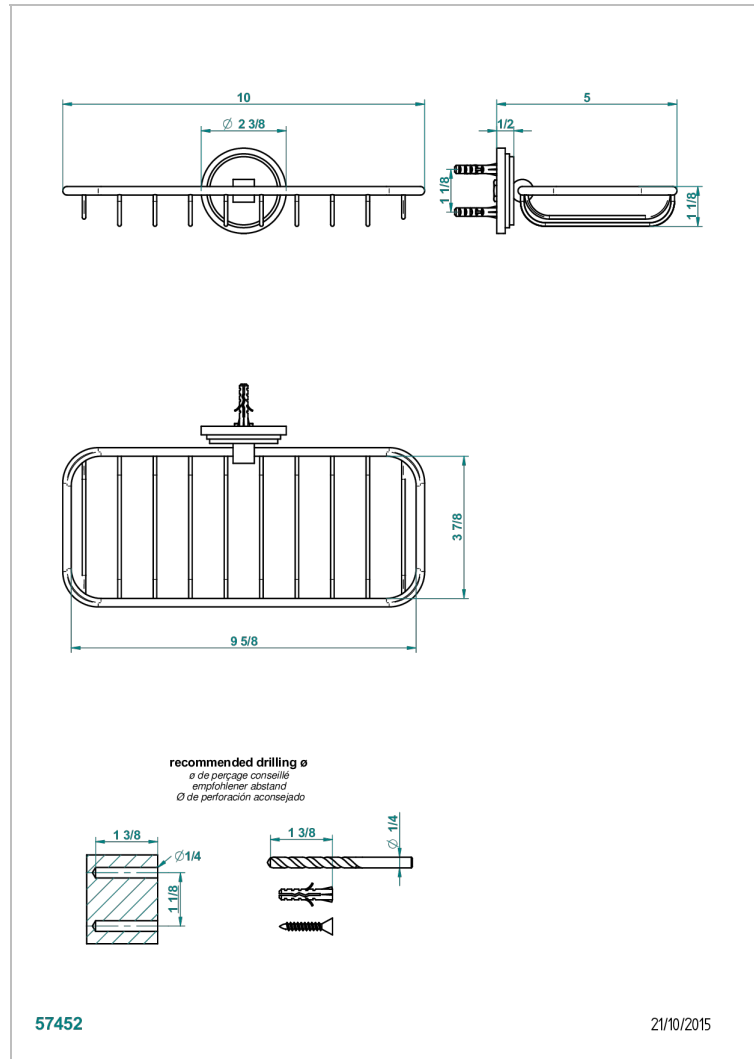

# FAUBOURG METAL WITH LEVER

G2U-620A

Net soap dish

## CHARACTERISTIC

- Faubourg Metal with lever
- Net soap dish