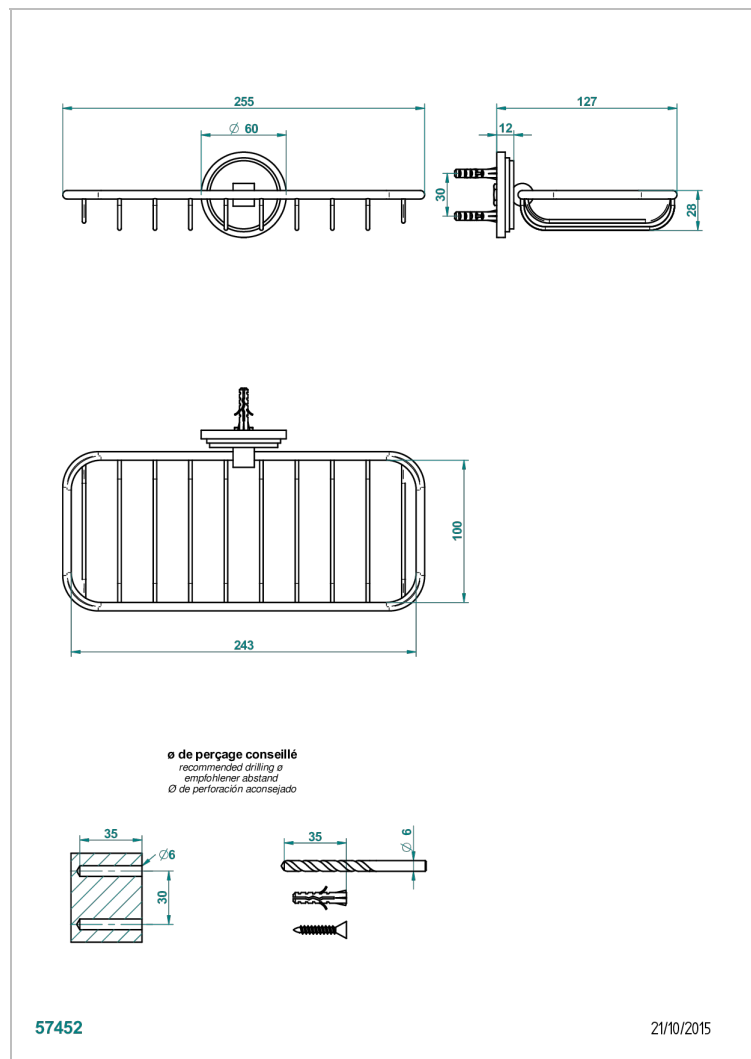

FRIVOLE WITH LEVER HANDLES

G2S-620A

Soap basket, wall mounted 10" x 4"3/8

CHARACTERISTIC

- Frivole with lever handles
- Soap basket, wall mounted 10" x 4"3/8

AVAILABLE FINITIONS

Black ceram - D30
Blush PVD - H62
Brass color PVD - H49
Brown bronze color PVD - F33
Chrome polished - A02
Chrome polished / gold polished - G02