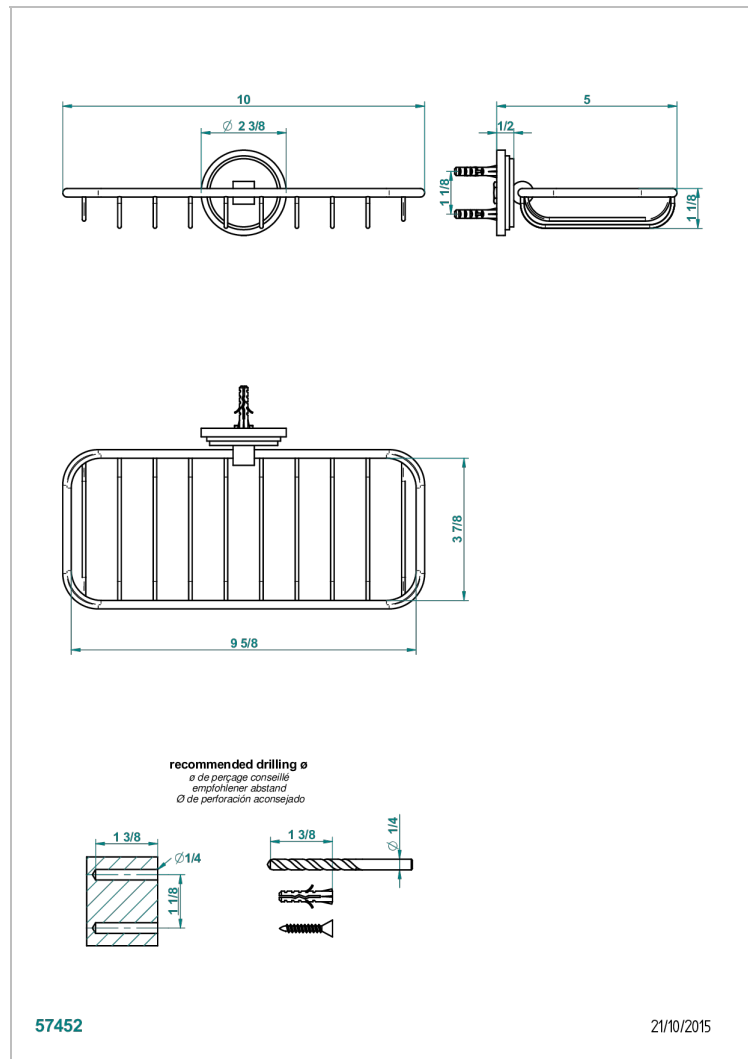

FRIVOLE WITH LEVER HANDLES

G2S-620A

Soap basket, wall mounted 10" x 4"3/8

CHARACTERISTIC

- Frivole with lever handles
- Soap basket, wall mounted 10" x 4"3/8

AVAILABLE FINITIONS

Black ceram - D30
Blush PVD - H62
Brass color PVD - H49
Brown bronze color PVD - F33
Chrome polished - A02
Chrome polished / gold polished - G02