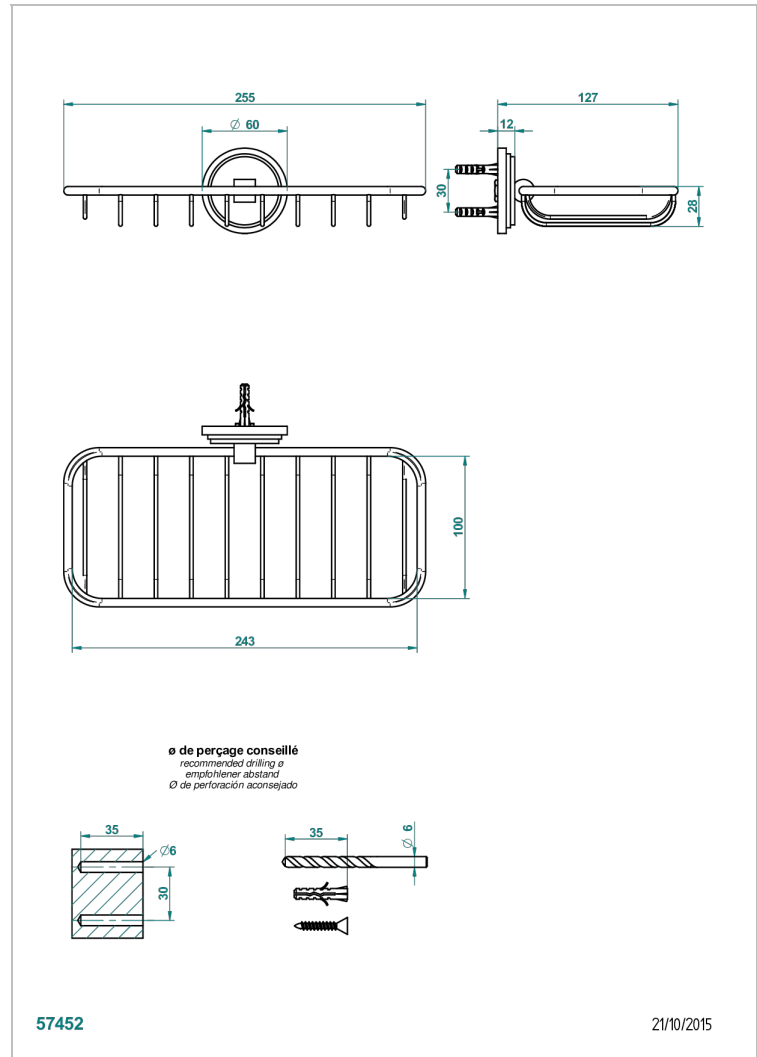

# FRIVOLE WITH LEVER

G2S-620A

Net soap dish

## CHARACTERISTIC

- Frivole with lever
- Net soap dish