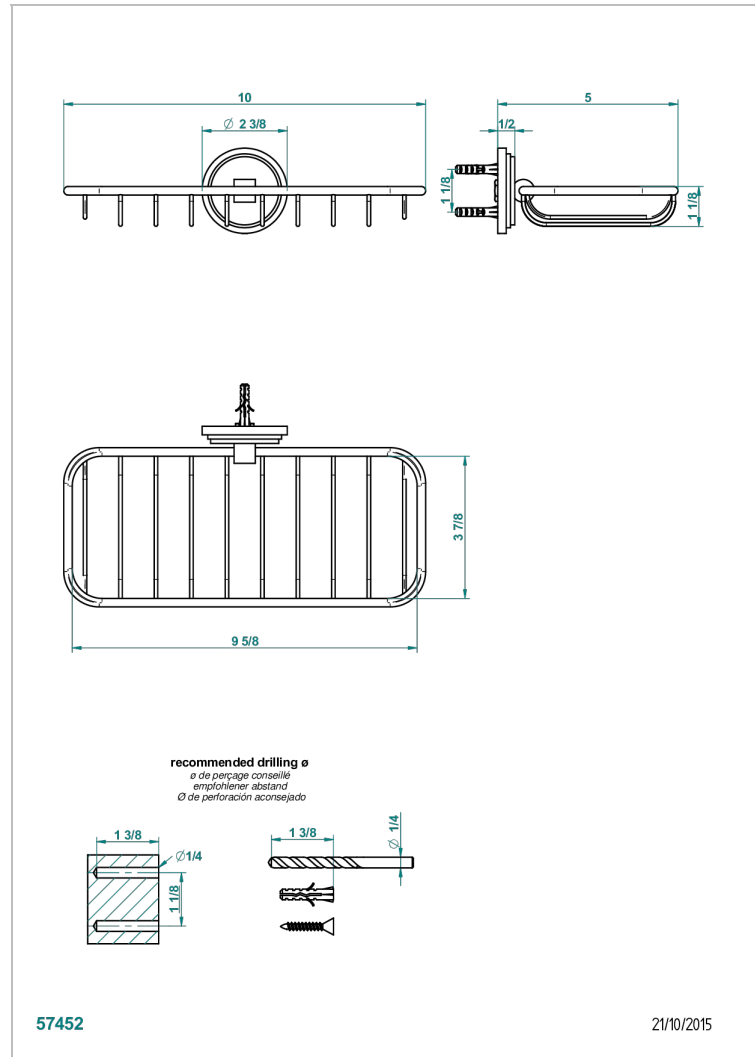

FRIVOLE WITH LEVER

G2S-620A

Net soap dish

CHARACTERISTIC

- Frivole with lever
- Net soap dish

AVAILABLE FINITIONS

Antique nickel - H28
 Black ceram - D30
 Blush PVD - H62
 Brass color PVD - H49
 Brown bronze color PVD - F33
 Gold color PVD - H52