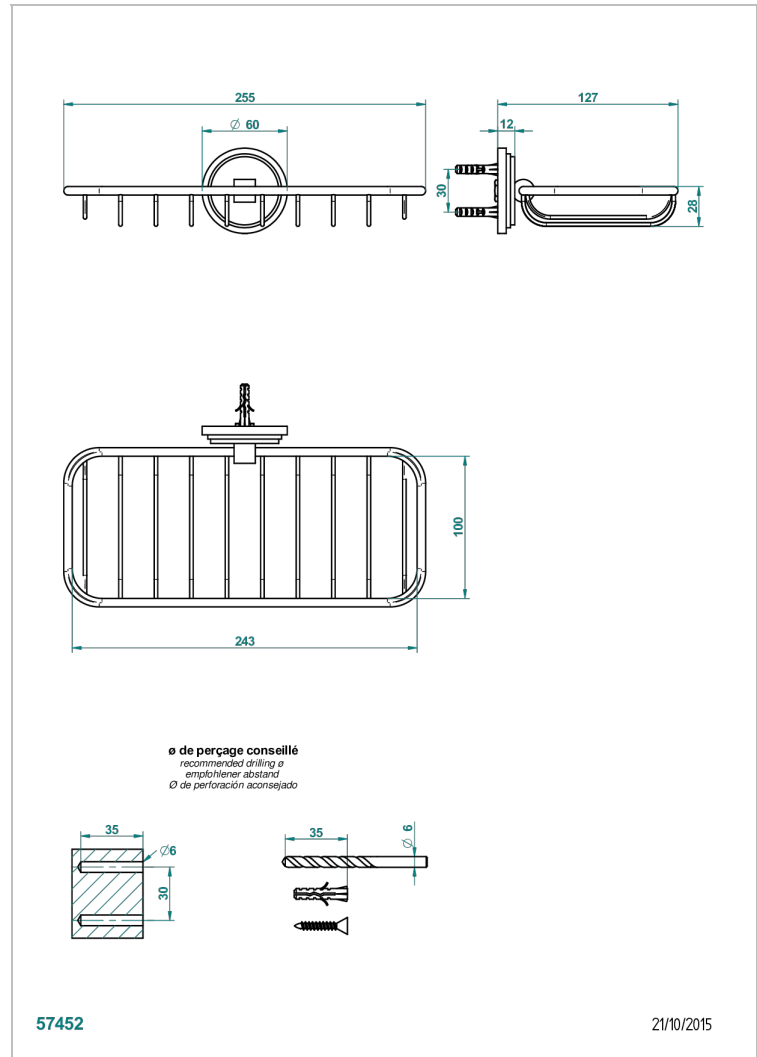

FRIVOLE WITH LEVER

G2S-620A

Net soap dish

THG[®]
PARIS

CHARACTERISTIC

- Frivole with lever
- Net soap dish

AVAILABLE FINITIONS

Antique nickel - H28
Black ceram - D30
Blush PVD - H62
Brass color PVD - H49
Brown bronze color PVD - F33
Gold color PVD - H52