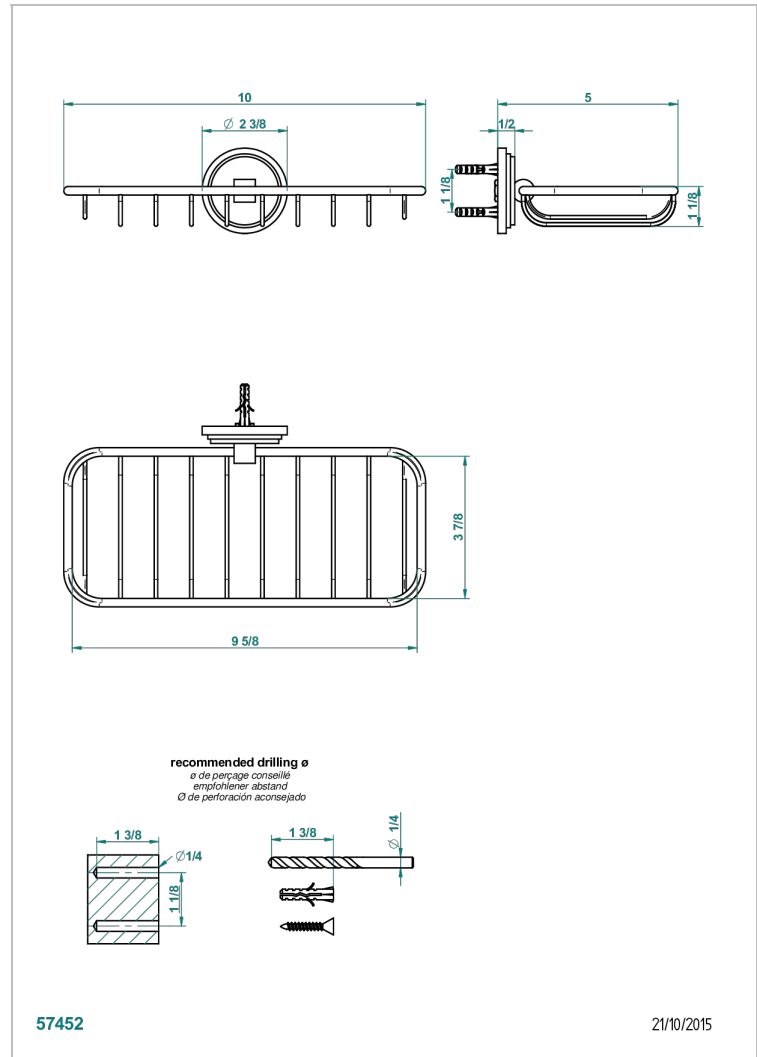

FRIVOLE WITH LEVER

G2S-620A

Net soap dish

CHARACTERISTIC

- Frivole with lever
- Net soap dish

AVAILABLE FINITIONS

Antique nickel - H28
 Black ceram - D30
 Blush PVD - H62
 Brass color PVD - H49
 Brown bronze color PVD - F33
 Gold color PVD - H52