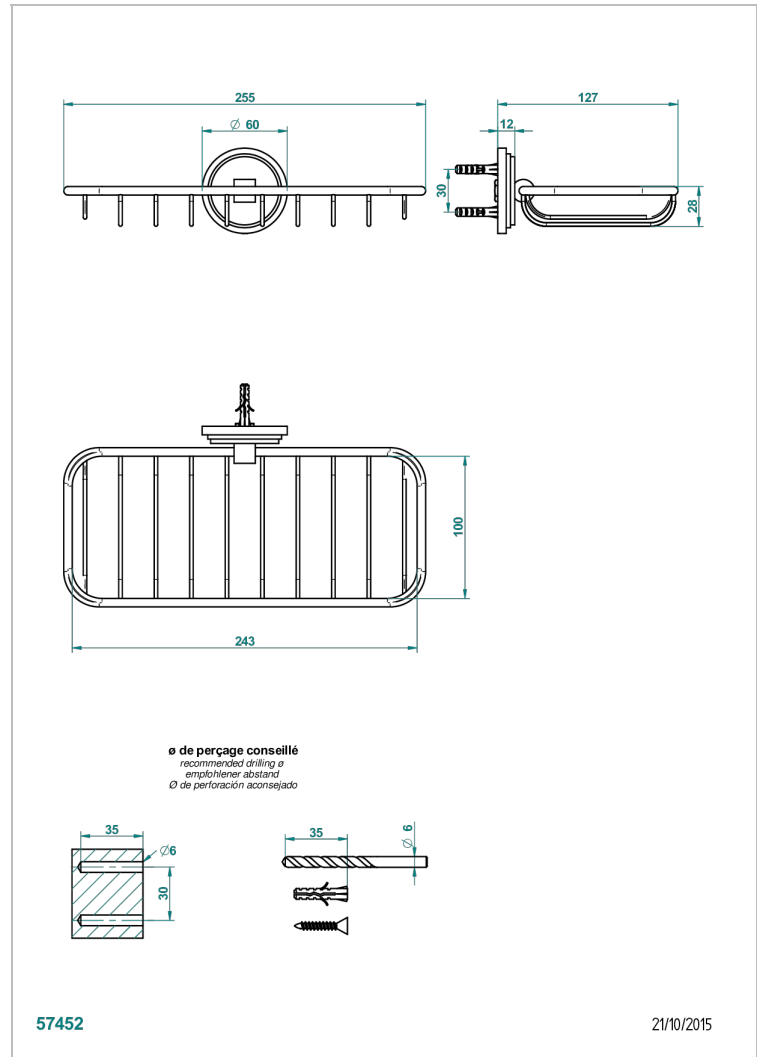

FRIVOLE

G2R-620A

Soap basket, wall mounted 10" x 4"3/8

THG[®]
PARIS

CHARACTERISTIC

- Frivole
- Soap basket, wall mounted 10" x 4"3/8

AVAILABLE FINITIONS

Black ceram - D30
Blush PVD - H62
Brass color PVD - H49
Brown bronze color PVD - F33
Chrome polished - A02
Chrome polished / gold polished - G02