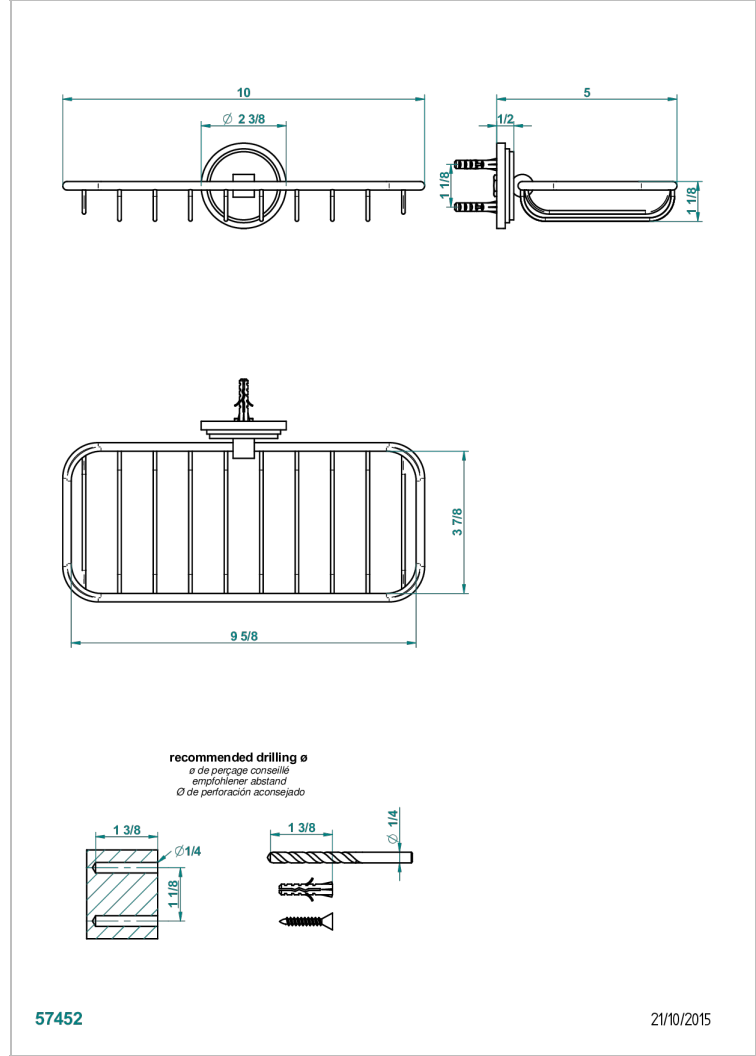

# FRIVOLE

G2R-620A

Soap basket, wall mounted 10" x 4"3/8

## CHARACTERISTIC

- Frivole
- Soap basket, wall mounted 10" x 4"3/8