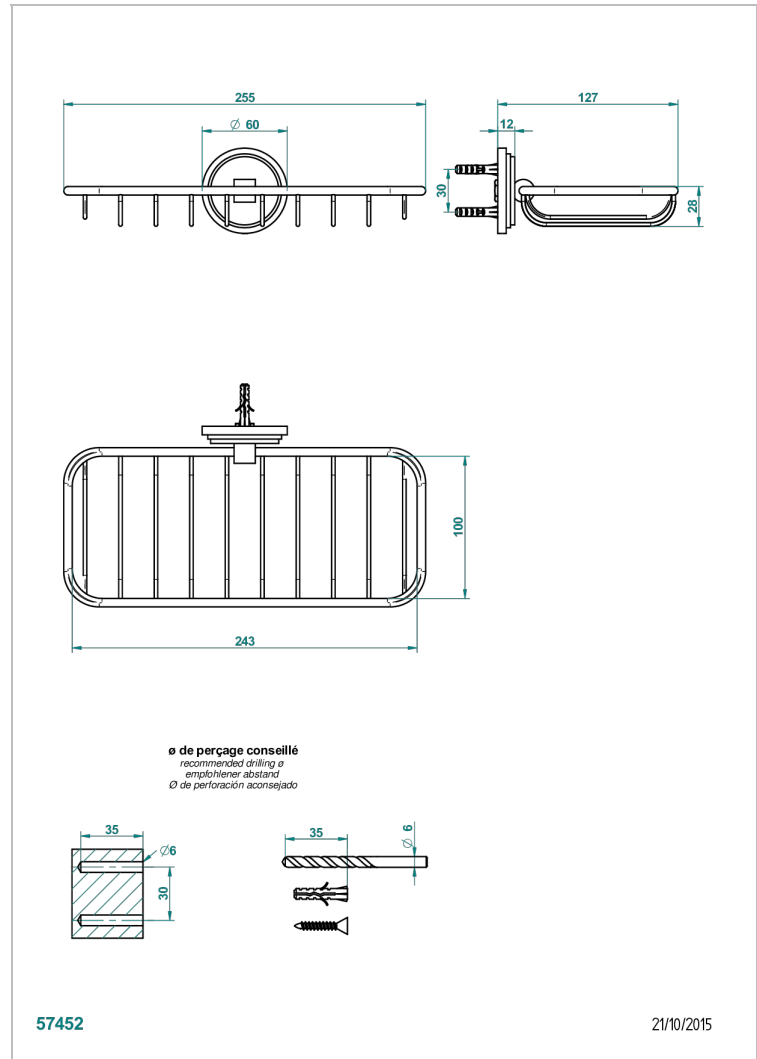

FROUFROU WITH LEVER HANDLES

G2P-620A

Soap basket, wall mounted 10" x 4"3/8

THG[®]
PARIS

CHARACTERISTIC

- Froufrou with lever handles
- Soap basket, wall mounted 10" x 4"3/8

AVAILABLE FINITIONS

Black ceram - D30
Blush PVD - H62
Brass color PVD - H49
Brown bronze color PVD - F33
Chrome polished - A02
Chrome polished / gold polished - G02