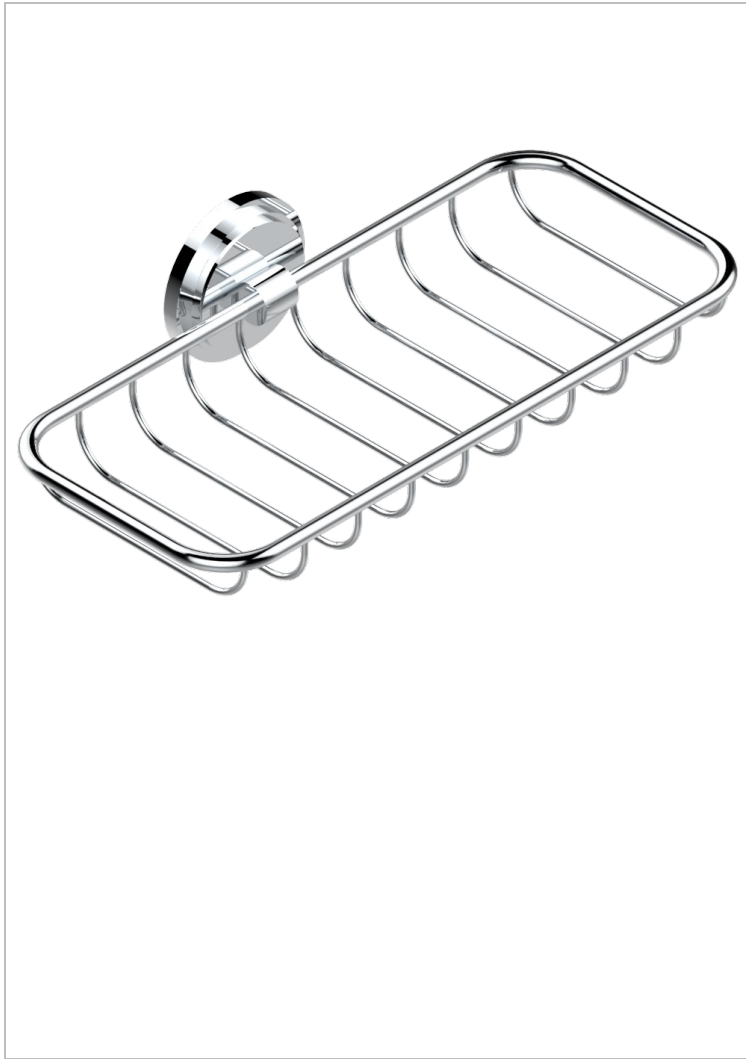

FROUFROU WITH LEVER HANDLES

G2P-620A

Soap basket, wall mounted 10" x 4"3/8

THG[®]
PARIS

CHARACTERISTIC

- Froufrou with lever handles
- Soap basket, wall mounted 10" x 4"3/8

AVAILABLE FINITIONS

Black ceram - D30
Blush PVD - H62
Brass color PVD - H49
Brown bronze color PVD - F33
Chrome polished - A02
Chrome polished / gold polished - G02

Gold color PVD - H52
Gold mat - F07
Gold polished - F01
Graphite PVD - H64
Matt Umber PVD - H67
Matt blush PVD - H60

Matt brass color PVD - H50
Matt brown bronze color PVD - F34
Matt chrome (American satin) - C02
Matt gold color PVD - H53
Matt graphite PVD - H65
Matt nickel (American satin) - C01

Matt nickel color PVD - H56
Nickel antique / Sovereign - H28
Nickel color PVD - H55
Nickel polished - B01
Soft gold - F30
Soft matt gold - F31

Umber PVD - H66