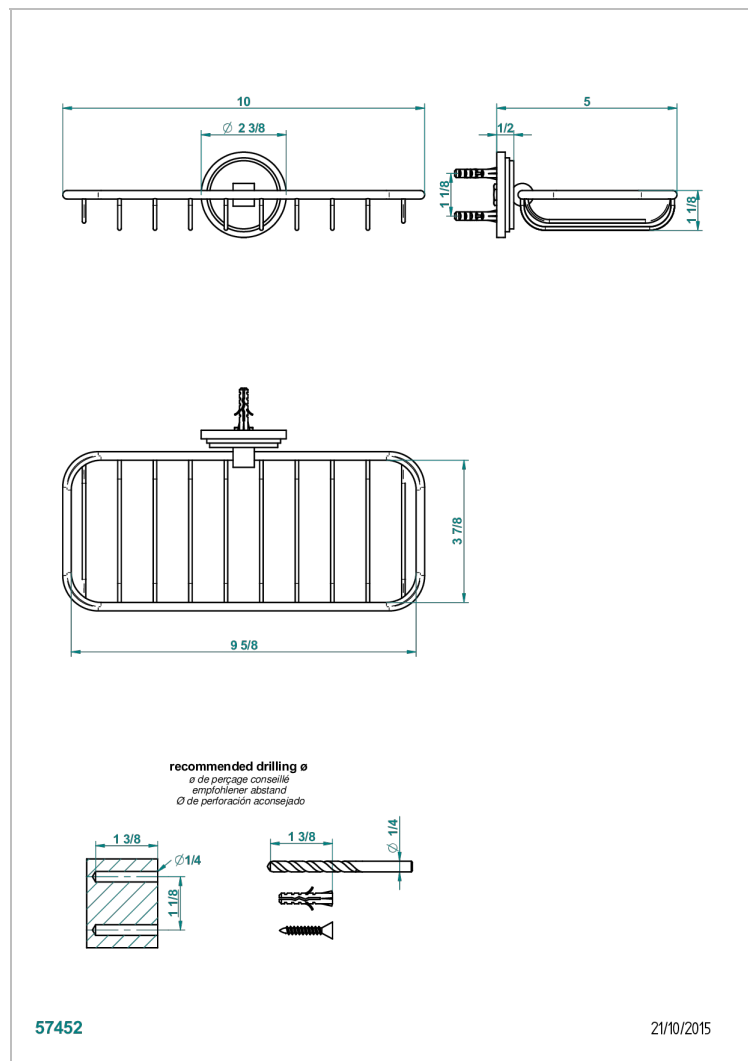

FROUFROU WITH LEVER HANDLES

G2P-620A

Soap basket, wall mounted 10" x 4"3/8

CHARACTERISTIC

- Froufrou with lever handles
- Soap basket, wall mounted 10" x 4"3/8

AVAILABLE FINITIONS

Black ceram - D30
Blush PVD - H62
Brass color PVD - H49
Brown bronze color PVD - F33
Chrome polished - A02
Chrome polished / gold polished - G02