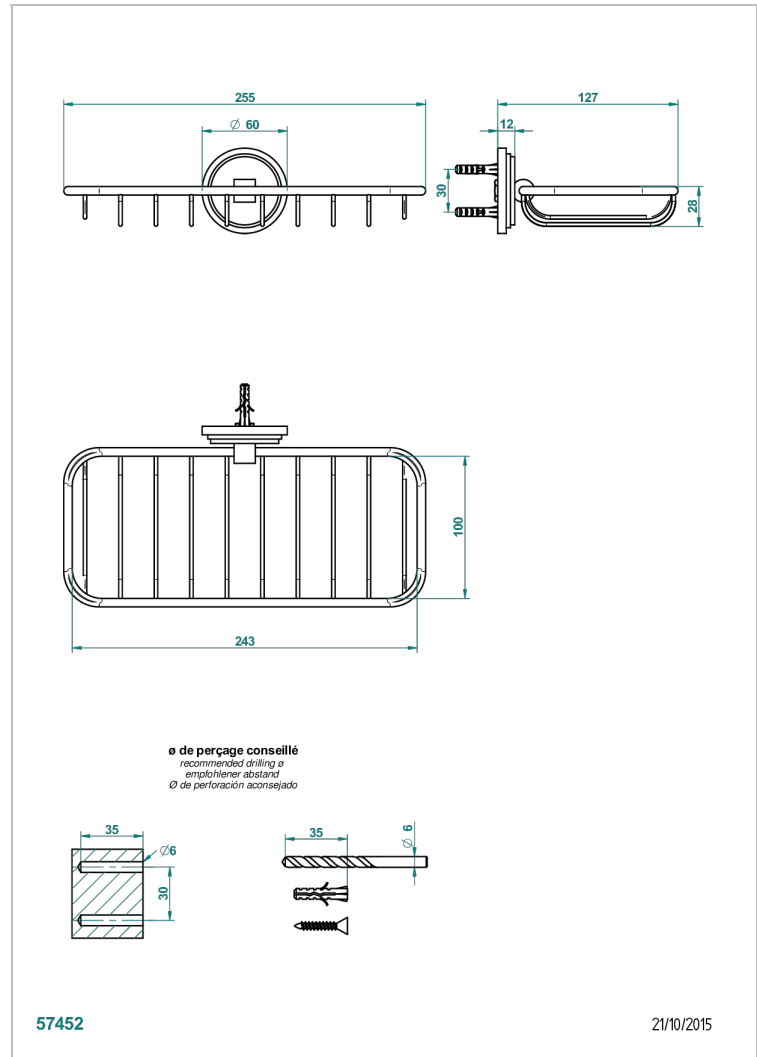

FROUFROU WITH LEVER

G2P-620A

Net soap dish

THG[®]
PARIS

CHARACTERISTIC

- Froufrou with lever
- Net soap dish

AVAILABLE FINITIONS

Antique nickel - H28
Black ceram - D30
Blush PVD - H62
Brass color PVD - H49
Brown bronze color PVD - F33
Gold color PVD - H52