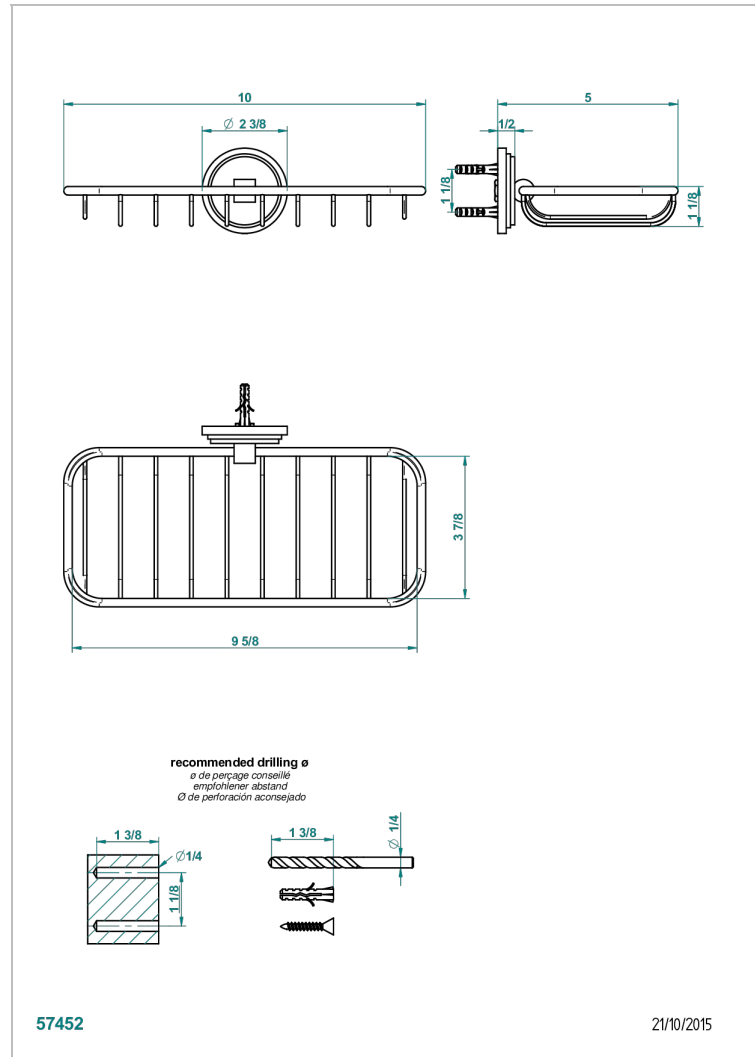

FROUFROU WITH LEVER

G2P-620A

Net soap dish

CHARACTERISTIC

- Froufrou with lever
- Net soap dish

AVAILABLE FINITIONS

Antique nickel - H28
 Black ceram - D30
 Blush PVD - H62
 Brass color PVD - H49
 Brown bronze color PVD - F33
 Gold color PVD - H52