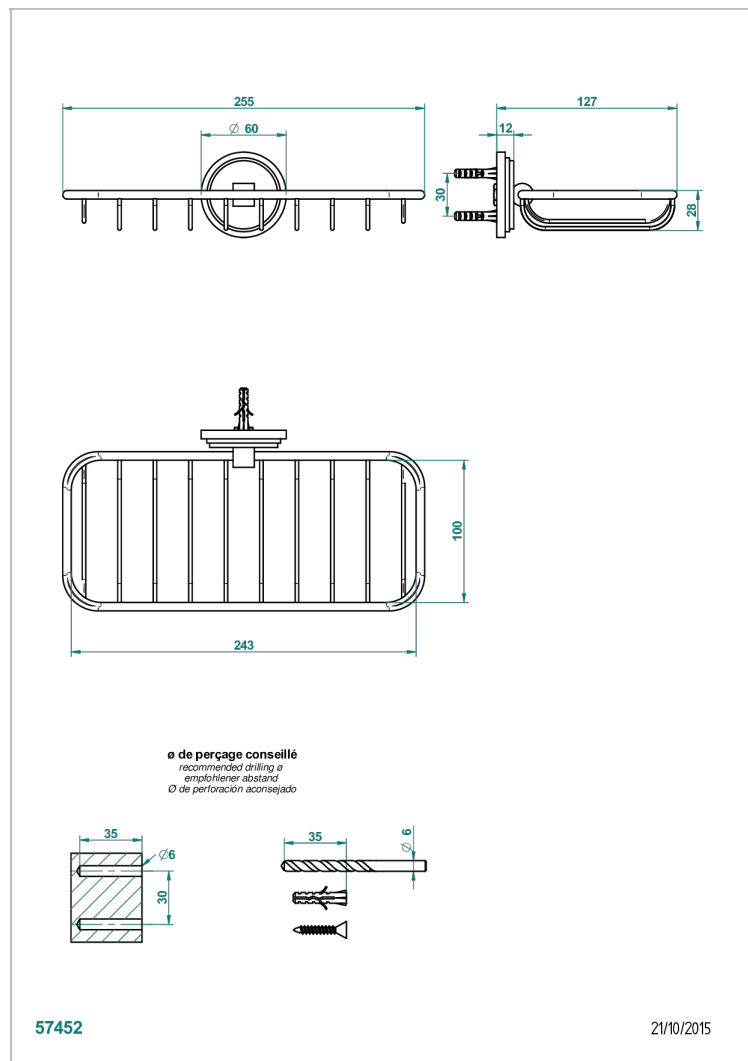

# FAUBOURG BLACK PORCELAIN WITH LEVER HANDLES

G2M-620A

Soap basket, wall mounted 10" x 4"3/8

## CHARACTERISTIC

- Faubourg Black Porcelain with lever handles
- Soap basket, wall mounted 10" x 4"3/8