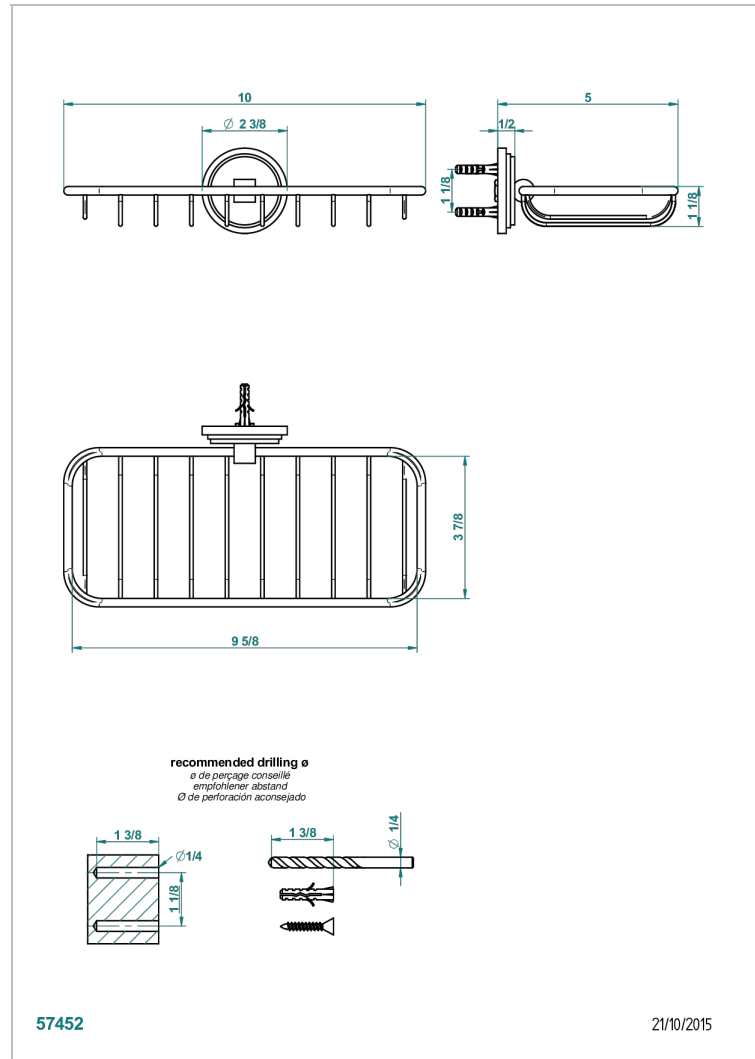

# FAUBOURG BLACK PORCELAIN WITH LEVER HANDLES

G2M-620A

Soap basket, wall mounted 10" x 4"3/8

## CHARACTERISTIC

- Faubourg Black Porcelain with lever handles
- Soap basket, wall mounted 10" x 4"3/8