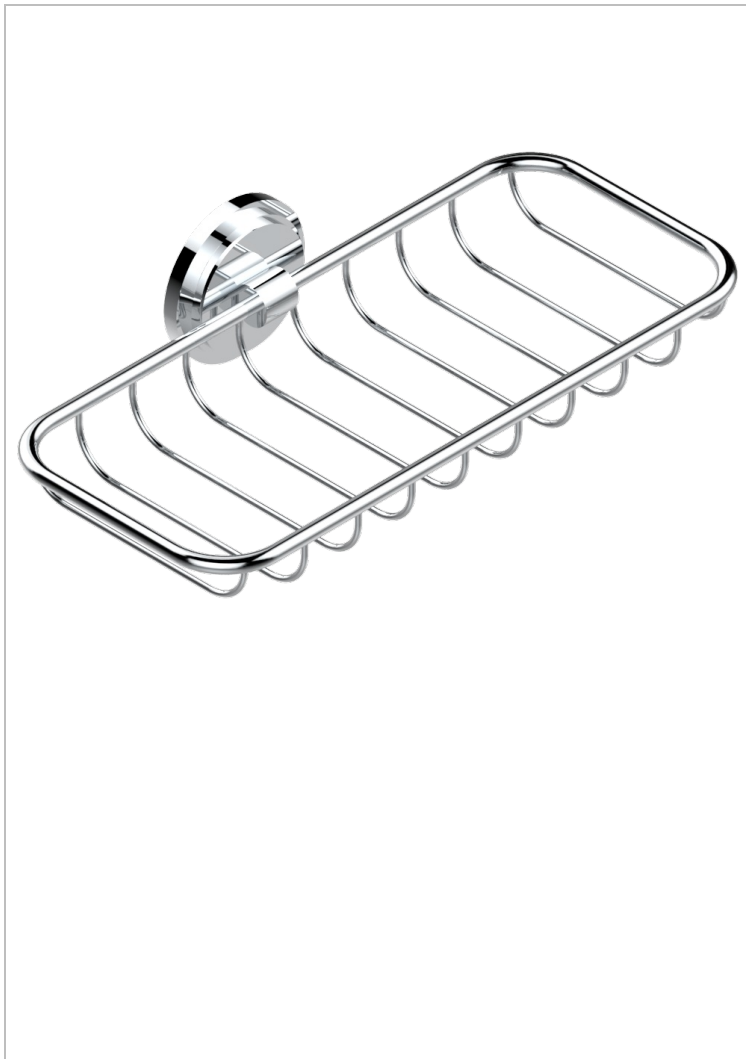

# FAUBOURG BLACK PORCELAIN WITH LEVER HANDLES

G2M-620A

Soap basket, wall mounted 10" x 4"3/8

## CHARACTERISTIC

- Faubourg Black Porcelain with lever handles
- Soap basket, wall mounted 10" x 4"3/8